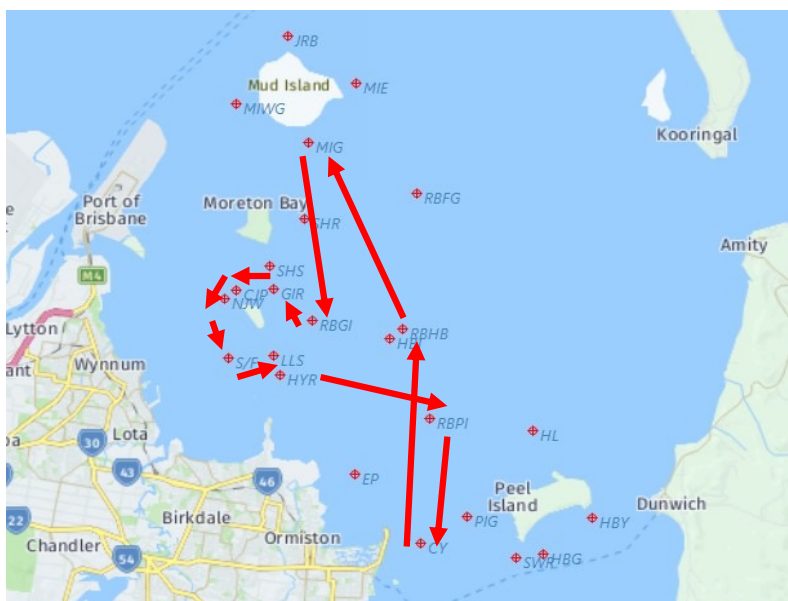

**Course Length
14.5 NM**

Course 14B

SF	START
HYR	STARBOARD
RBPI	PORT
MIG	STARBOARD
RBHB	STARBOARD
GIR	PORT
CJP	PORT
NJW	PORT
SF	FINISH

**Course Length
22.5 NM**

Course 14C

SF	START
HYR	STARBOARD
RBPI	PORT
MIG	STARBOARD
RBPI	STARBOARD
GIR	PORT
CJP	PORT
NJW	PORT
SF	FINISH

**Course Length
26.5 NM**

Course 15A

SF	START
HYR	STARBOARD
RBPI	STARBOARD
EP	STARBOARD
RBHB	PORT
GIR	PORT
CJP	PORT
NJW	PORT
SF	FINISH

Course Length 16.0 NM

Course 15B

SF	START
HYR	STARBOARD
RBPI	STARBOARD
CY	STARBOARD
RBHB	PORT
SHR	PORT
SHS	STARBOARD
CJP	PORT
NJW	PORT
SF	FINISH

Course Length 20.0 NM

Course 15C

SF	START
HYR	STARBOARD
RBPI	STARBOARD
CY	STARBOARD
RBHB	PORT
MIG	PORT
RBGI	STARBOARD
GIR	PORT
CJP	PORT
NJW	PORT
SF	FINISH

Course Length 25.5 NM

Course 16A

SF	START
HYR	STARBOARD
EP	PORT
RBHB	PORT
RBGI	PORT
LLS	STARBOARD
SF	FINISH

**Course Length
13.0 NM**

Course 16B

SF	START
HYR	STARBOARD
EP	PORT
RBHB	PORT
RBGI	PORT
RBPI	STARBOARD
LLS	STARBOARD
SF	FINISH

**Course Length
19.0 NM**

Course 16C

SF	START
HYR	STARBOARD
CY	PORT
RBHB	PORT
RBGI	PORT
RBPI	STARBOARD
LLS	STARBOARD
SF	FINISH