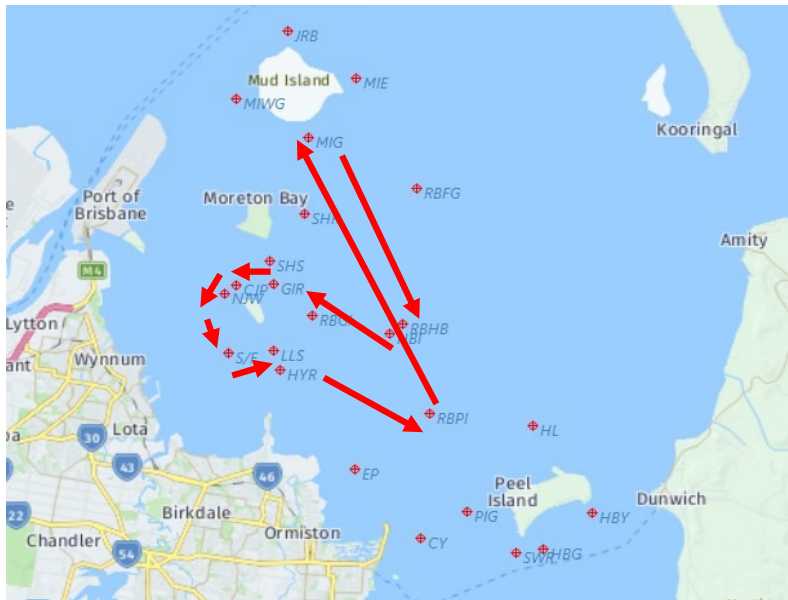

**Course Length
18.0 NM**

Course 13A

SF	START
NJW	STARBOARD
CJP	STARBOARD
SHS	PORT
RBFG	PORT
MIG	PORT
SHR	STARBOARD
SHS	STARBOARD
CJP	PORT
NJW	PORT
SF	FINISH

Course Length 14.0 NM

Course 13B

SF	START
NJW	STARBOARD
CJP	STARBOARD
SHS	PORT
RBFG	PORT
MIG	PORT
RBHB	STARBOARD
GIR	PORT
CJP	PORT
NJW	PORT
SF	FINISH

Course Length 19.0 NM

Course 13C

SF	START
NJW	STARBOARD
CJP	STARBOARD
SHS	PORT
RBFG	PORT
MIG	PORT
RBPI	STARBOARD
GIR	PORT
CJP	PORT
NJW	PORT
SF	FINISH

Course Length 23.0 NM

Course 14A

SF	START
HYR	STARBOARD
RBPI	PORT
SHR	PORT
SHS	STARBOARD
CJP	PORT
NJW	PORT
SF	FINISH

**Course Length
14.5 NM**

Course 14B

SF	START
HYR	STARBOARD
RBPI	PORT
MIG	STARBOARD
RBHB	STARBOARD
GIR	PORT
CJP	PORT
NJW	PORT
SF	FINISH

**Course Length
22.5 NM**

Course 14C

SF	START
HYR	STARBOARD
RBPI	PORT
MIG	STARBOARD
RBPI	STARBOARD
GIR	PORT
CJP	PORT
NJW	PORT
SF	FINISH

**Course Length
26.5 NM**

Course 15A

SF	START
HYR	STARBOARD
RBPI	STARBOARD
EP	STARBOARD
RBHB	PORT
GIR	PORT
CJP	PORT
NJW	PORT
SF	FINISH

Course Length 16.0 NM

Course 15B

SF	START
HYR	STARBOARD
RBPI	STARBOARD
CY	STARBOARD
RBHB	PORT
SHR	PORT
SHS	STARBOARD
CJP	PORT
NJW	PORT
SF	FINISH