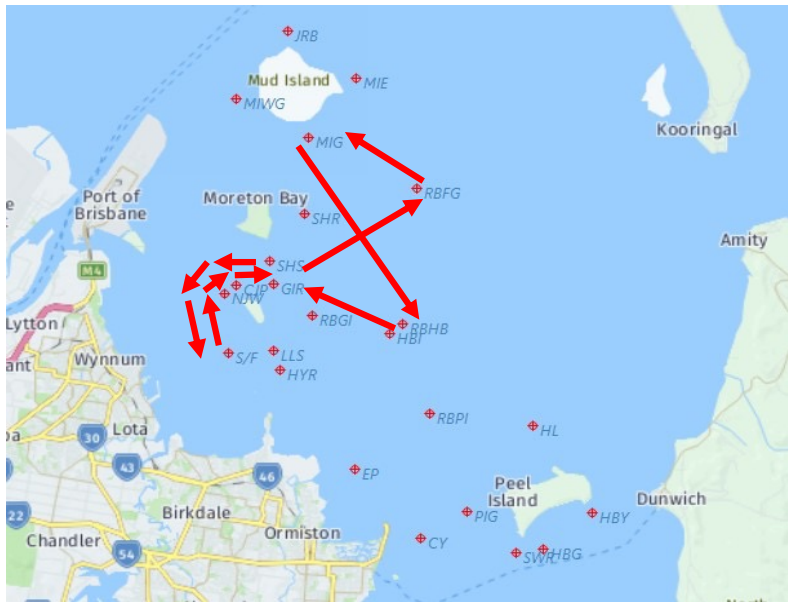

**Course Length
25.0 NM**

Course 11A

S/F	Start
LLS	Port
RBHB	Starboard
PIG	Starboard
HYR	Port
S/F	Finish

**Course Length
14.7 NM**

Course 11B

S/F	Start
HYR	Starboard
HL	Starboard
HBY	Port
HBG	Starboard
SWR	Starboard
HYR	Port
S/F	Finish

**Course Length
20.5 NM**

Course 11C

S/F	Start
HYR	Starboard
HL	Starboard
HBY	Port
HBG	Starboard
SWR	Starboard
PIG	Starboard
RBHB	Port
LLS	Starboard
S/F	Finish

**Course Length
23.0 NM**

Course 12A

S/F	Start
LLS	Starboard
RBGI	Port
GIR	Port
CJP	Port
NJW	Port
LLS	Port
RBGI	Port
GIR	Port
CJP	Port
NJW	Port
S/F	Finish

**Course Length
11.0 NM**

Course 12B

S/F	Start
LLS	Port
RBHB	Port
GIR	Port
CJP	Port
NJW	Port
LLS	Port
RBGI	Port
GIR	Port
CJP	Port
NJW	Port
S/F	Finish

**Course Length
14.5 NM**

Course 12C

S/F	Start
LLS	Port
RBHB	Port
GIR	Port
CJP	Port
NJW	Port
LLS	Port
RBHB	Port
GIR	Port
CJP	Port
NJW	Port
S/F	Finish

**Course Length
18.0 NM**

Course 13A

SF	START
NJW	STARBOARD
CJP	STARBOARD
SHS	PORT
RBFG	PORT
MIG	PORT
SHR	STARBOARD
SHS	STARBOARD
CJP	PORT
NJW	PORT
SF	FINISH

Course Length 14.0 NM

Course 13B

SF	START
NJW	STARBOARD
CJP	STARBOARD
SHS	PORT
RBFG	PORT
MIG	PORT
RBHB	STARBOARD
GIR	PORT
CJP	PORT
NJW	PORT
SF	FINISH