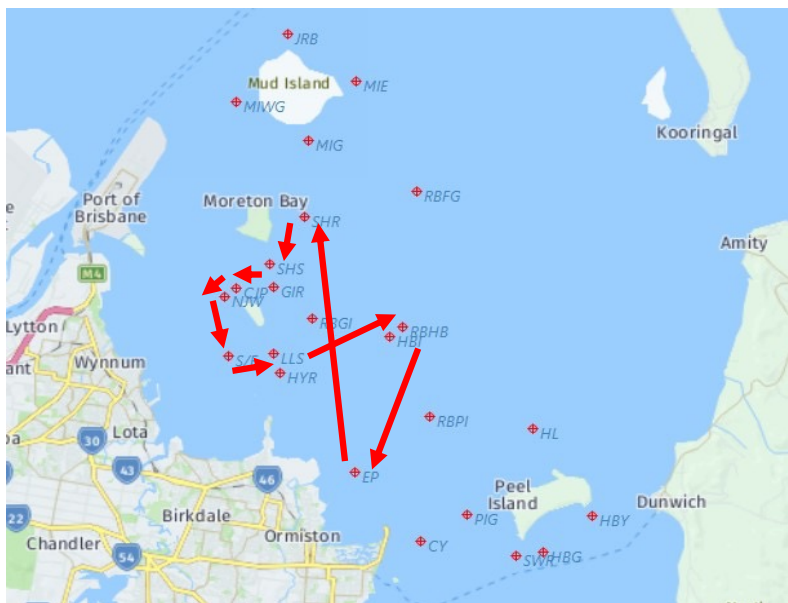

Course Length 17.8 NM

Course 3C

S/F	Start
NJW	Starboard
CJP	Starboard
SHS	Port
SHR	Port
MIE	Starboard
EP	Starboard
HYR	Port
S/F	Finish

Course Length 21.0 NM

Course 4A

S/F	Start
HYR	Starboard
EP	Port
GIR	Port
CJP	Port
NJW	Port
S/F	Finish

Course Length 11.5 NM

Course 4B

S/F	Start
HYR	Starboard
PIG	Port
GIR	Port
CJP	Port
NJW	Port
S/F	Finish

Course Length 16.0 NM

Course 4C

S/F	Start
HYR	Starboard
PIG	Port
SHR	Port
SHS	Starboard
CJP	Port
NJW	Port
S/F	Finish

Course Length 18.0 NM

Course 5A

S/F	Start
LLS	Port
RBHB	Starboard
EP	Starboard
GIR	Port
CIP	Port
NJW	Port
S/F	Finish

Course Length 14.0 NM

Course 5B

S/F	Start
LLS	Port
RBHB	Starboard
EP	Starboard
SHR	Port
SHS	Starboard
CIP	Port
NJW	Port
S/F	Finish

Course Length 17.0 NM

Course 5C

S/F	Start
LLS	Port
RBHB	Starboard
EP	Starboard
MIG	Port
SHS	Starboard
CIP	Port
NJW	Port
S/F	Finish

Course Length 18.0 NM

Course 6A

S/F	Start
NJW	Starboard
CJP	Starboard
SHS	Port
SHR	Starboard
RBHB	Starboard
SHR	Port
LLS	Starboard
S/F	Finish