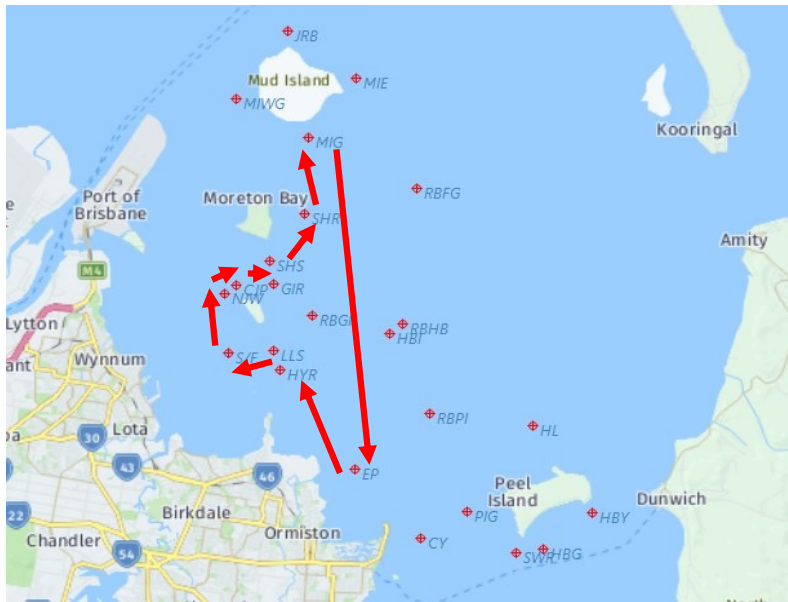

Course 1C

S/F	Start
HYR	Starboard
EP	Port
RBHB	Port
EP	Port
RBHB	Port
LLS	Starboard
S/F	Finish

**Course Length
21.8 NM**

Course 2A

S/F	Start
LLS	Port
RBHB	Starboard
EP	Starboard
GIR	Port
CJP	Port
NJW	Port
S/F	Finish

**Course Length
14.3 NM**

Course 2B

S/F	Start
LLS	Port
RBHB	Starboard
EP	Starboard
SHR	Port
SHS	Starboard
CJP	Port
NJW	Port
S/F	Finish

**Course Length
17.0 NM**

Course 2C

S/F	Start
LLS	Port
RBHB	Starboard
CY	Starboard
SHR	Port
SHS	Starboard
CJP	Port
NJW	Port
S/F	Finish

**Course Length
21.0 NM**

Course 3A

S/F	Start
NJW	Starboard
CJP	Starboard
GIR	Starboard
EP	Starboard
HYR	Port
S/F	Finish

Course Length 11.5 NM

Course 3B

S/F	Start
NJW	Starboard
CJP	Starboard
SHS	Port
SHR	Port
MIG	Starboard
EP	Starboard
HYR	Port
S/F	Finish

Course Length 17.8 NM

Course 3C

S/F	Start
NJW	Starboard
CJP	Starboard
SHS	Port
SHR	Port
MIE	Starboard
EP	Starboard
HYR	Port
S/F	Finish

Course Length 21.0 NM

Course 4A

S/F	Start
HYR	Starboard
EP	Port
GIR	Port
CJP	Port
NJW	Port
S/F	Finish