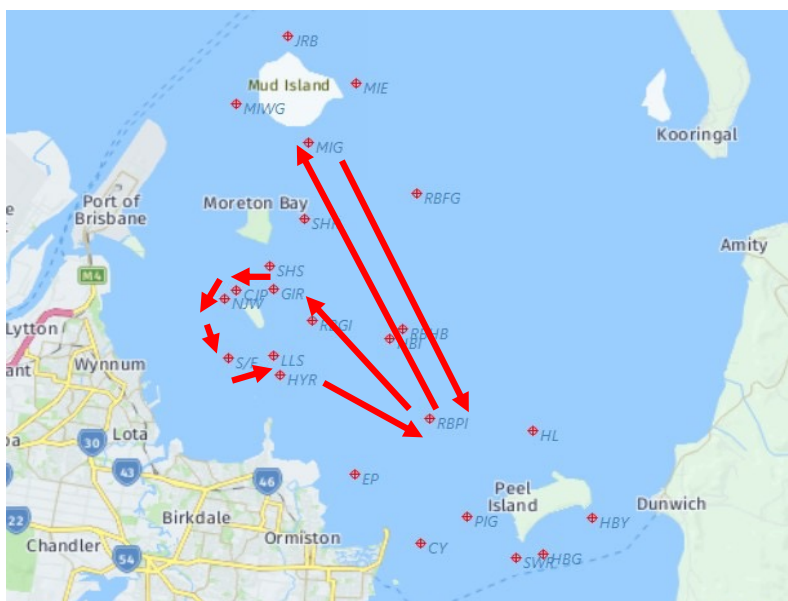

**Course Length
18.0 NM**

Course 13A

SF	START
NJW	STARBOARD
CJP	STARBOARD
SHS	PORT
RBFG	PORT
MIG	PORT
SHR	STARBOARD
SHS	STARBOARD
CJP	PORT
NJW	PORT
SF	FINISH

Course Length 14.0 NM

Course 13B

SF	START
NJW	STARBOARD
CJP	STARBOARD
SHS	PORT
RBFG	PORT
MIG	PORT
RBHB	STARBOARD
GIR	PORT
CJP	PORT
NJW	PORT
SF	FINISH

Course Length 19.0 NM

Course 13C

SF	START
NJW	STARBOARD
CJP	STARBOARD
SHS	PORT
RBFG	PORT
MIG	PORT
RBPI	STARBOARD
GIR	PORT
CJP	PORT
NJW	PORT
SF	FINISH

Course Length 23.0 NM

Course 14A

SF	START
HYR	STARBOARD
RBPI	PORT
SHR	PORT
SHS	STARBOARD
CJP	PORT
NJW	PORT
SF	FINISH

**Course Length
14.5 NM**

Course 14B

SF	START
HYR	STARBOARD
RBPI	PORT
MIG	STARBOARD
RBHB	STARBOARD
GIR	PORT
CJP	PORT
NJW	PORT
SF	FINISH

**Course Length
22.5 NM**

Course 14C

SF	START
HYR	STARBOARD
RBPI	PORT
MIG	STARBOARD
RBPI	STARBOARD
GIR	PORT
CJP	PORT
NJW	PORT
SF	FINISH

**Course Length
26.5 NM**

Course 15A

SF	START
HYR	STARBOARD
RBPI	STARBOARD
EP	STARBOARD
RBHB	PORT
GIR	PORT
CJP	PORT
NJW	PORT
SF	FINISH

Course Length 16.0 NM

Course 15B

SF	START
HYR	STARBOARD
RBPI	STARBOARD
CY	STARBOARD
RBHB	PORT
SHR	PORT
SHS	STARBOARD
CJP	PORT
NJW	PORT
SF	FINISH