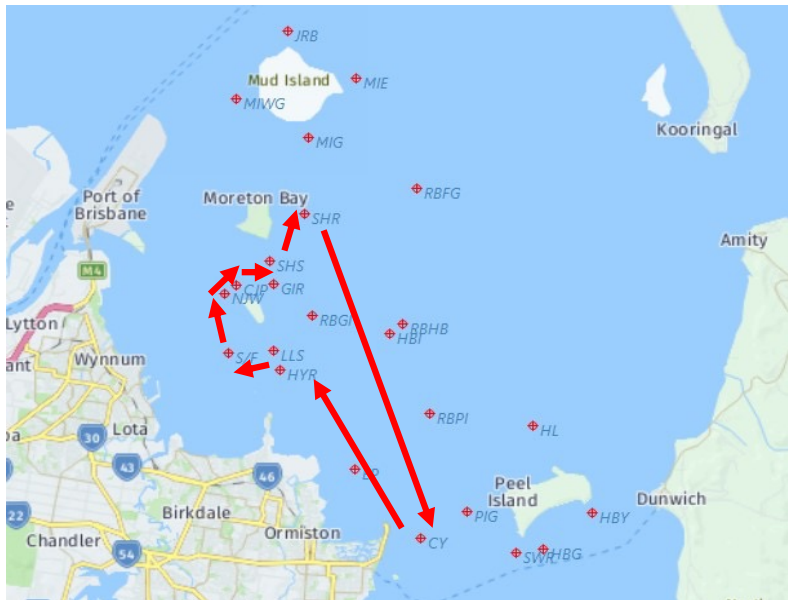

Course Length 17.0 NM

Course 5C

S/F	Start
LLS	Port
RBHB	Starboard
EP	Starboard
MIG	Port
SHS	Starboard
CIP	Port
NJW	Port
S/F	Finish

Course Length 18.0 NM

Course 6A

S/F	Start
NJW	Starboard
CJP	Starboard
SHS	Port
SHR	Starboard
RBHB	Starboard
SHR	Port
LLS	Starboard
S/F	Finish

**Course Length
15.5
NM**

Course 6B

S/F	Start
NJW	Starboard
CJP	Starboard
SHS	Port
MIE	Starboard
RBHB	Starboard
SHR	Port
LLS	Starboard
S/F	Finish

**Course Length
21.0
NM**

Course 6C

S/F	Start
NJW	Starboard
CJP	Starboard
SHS	Port
MIE	Starboard
RBHB	Starboard
MIG	Port
LLS	Starboard
S/F	Finish

**Course Length
25.0
NM**

Course 7A

S/F	Start
NJW	Starboard
CJP	Starboard
SHS	Port
SHR	Starboard
EP	Starboard
HYR	Port
S/F	Finish

**Course Length
14.5 NM**

Course 7B

S/F	Start
NJW	Starboard
CJP	Starboard
SHS	Port
SHR	Starboard
CY	Starboard
HYR	Port
S/F	Finish

**Course Length
19.0 NM**

Course 7C

S/F	Start
NJW	Starboard
CJP	Starboard
SHS	Port
SHR	Starboard
MIE	Starboard
CY	Starboard
HYR	Port
S/F	Finish

**Course Length
24.0 NM**

Course 8A

S/F	Start
LLS	Port
RBHB	Starboard
EP	Starboard
GIR	Port
CJP	Port
NJW	Port
S/F	Finish