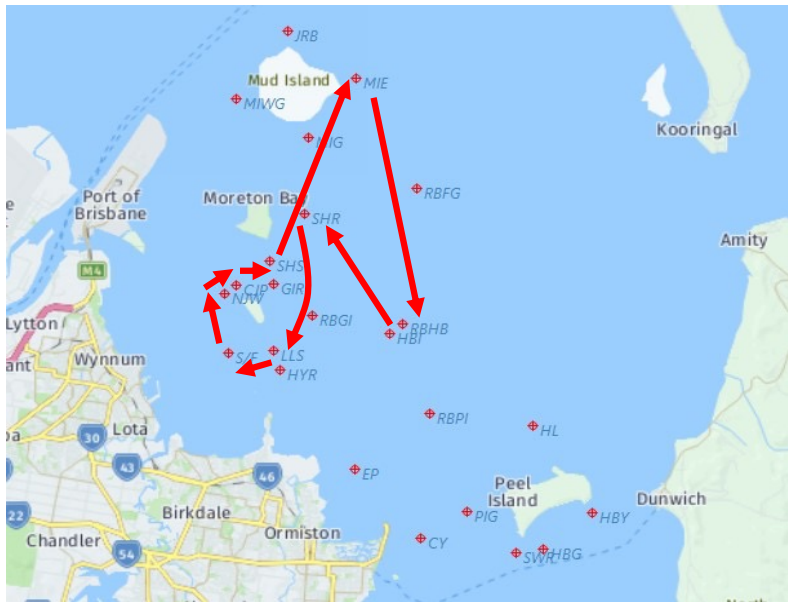

Course Length 18.0 NM

Course 5A

S/F	Start
LLS	Port
RBHB	Starboard
EP	Starboard
GIR	Port
CIP	Port
NJW	Port
S/F	Finish

Course Length 14.0 NM

Course 5B

S/F	Start
LLS	Port
RBHB	Starboard
EP	Starboard
SHR	Port
SHS	Starboard
CIP	Port
NJW	Port
S/F	Finish

Course Length 17.0 NM

Course 5C

S/F	Start
LLS	Port
RBHB	Starboard
EP	Starboard
MIG	Port
SHS	Starboard
CIP	Port
NJW	Port
S/F	Finish

Course Length 18.0 NM

Course 6A

S/F	Start
NJW	Starboard
CJP	Starboard
SHS	Port
SHR	Starboard
RBHB	Starboard
SHR	Port
LLS	Starboard
S/F	Finish

**Course Length
15.5
NM**

Course 6B

S/F	Start
NJW	Starboard
CJP	Starboard
SHS	Port
MIE	Starboard
RBHB	Starboard
SHR	Port
LLS	Starboard
S/F	Finish

**Course Length
21.0
NM**

Course 6C

S/F	Start
NJW	Starboard
CJP	Starboard
SHS	Port
MIE	Starboard
RBHB	Starboard
MIG	Port
LLS	Starboard
S/F	Finish

**Course Length
25.0
NM**

Course 7A

S/F	Start
NJW	Starboard
CJP	Starboard
SHS	Port
SHR	Starboard
EP	Starboard
HYR	Port
S/F	Finish

**Course Length
14.5 NM**

Course 7B

S/F	Start
NJW	Starboard
CJP	Starboard
SHS	Port
SHR	Starboard
CY	Starboard
HYR	Port
S/F	Finish