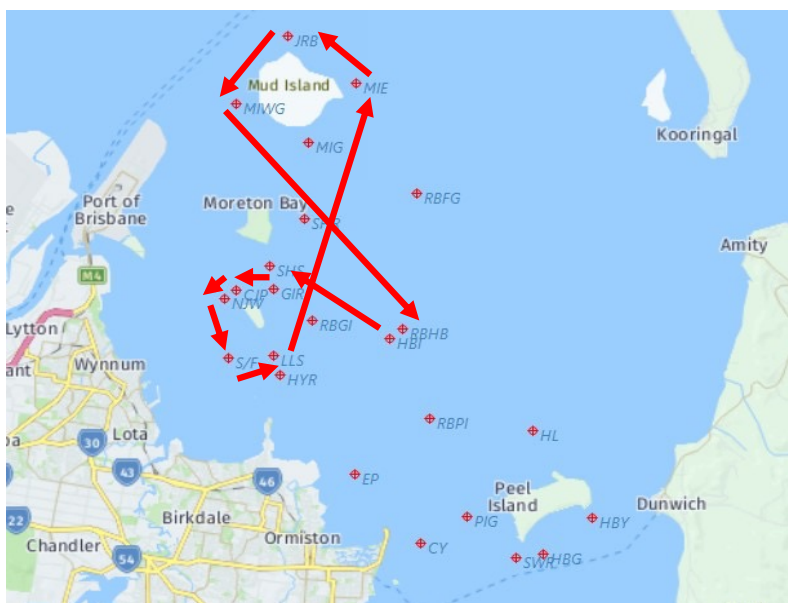

**Course Length
14.5 NM**

Course 8B

S/F	Start
LLS	Port
RBHB	Starboard
EP	Starboard
SHR	Port
SHS	Starboard
CJP	Port
NJW	Port
S/F	Finish

**Course Length
17.0 NM**

Course 8C

S/F	Start
LLS	Port
RBHB	Starboard
CY	Starboard
MIG	Port
SHS	Starboard
CJP	Port
NJW	Port
S/F	Finish

**Course Length
24.0 NM**

Course 9A

S/F	Start
LLS	Port
MIE	Port
SHR	Starboard
SHS	Starboard
CJP	Port
NJW	Port
S/F	Finish

Course Length 15.2 NM

Course 9B

S/F	Start
LLS	Port
MIE	Port
JRB	Port
MIWG	Port
SHR	Starboard
SHS	Starboard
CJP	Port
NJW	Port
S/F	Finish

Course Length 18.5 NM

Course 9C

S/F	Start
LLS	Port
MIE	Port
JRB	Port
MIWG	Port
RBHB	Starboard
GIR	Port
CJP	Port
NJW	Port
S/F	Finish

Course Length 24.0 NM

Course 10A

S/F	Start
HYR	Starboard
PIG	Port
RBGI	Port
GIR	Port
CJP	Port
NJW	Port
S/F	Finish

**Course Length
16.0 NM**

Course 10B

S/F	Start
HYR	Starboard
SWR	Port
HBG	Port
HBY	Starboard
HL	Port
RBGI	Port
GIR	Port
CJP	Port
NJW	Port
S/F	Finish

**Course Length
22.5 NM**

Course 10C

S/F	Start
HYR	Starboard
CY	Port
SWR	Port
HBG	Port
HBY	Starboard
HL	Port
RBHB	Starboard
SHR	Port
SHS	Starboard
CJP	Port
NJW	Port
S/F	Finish