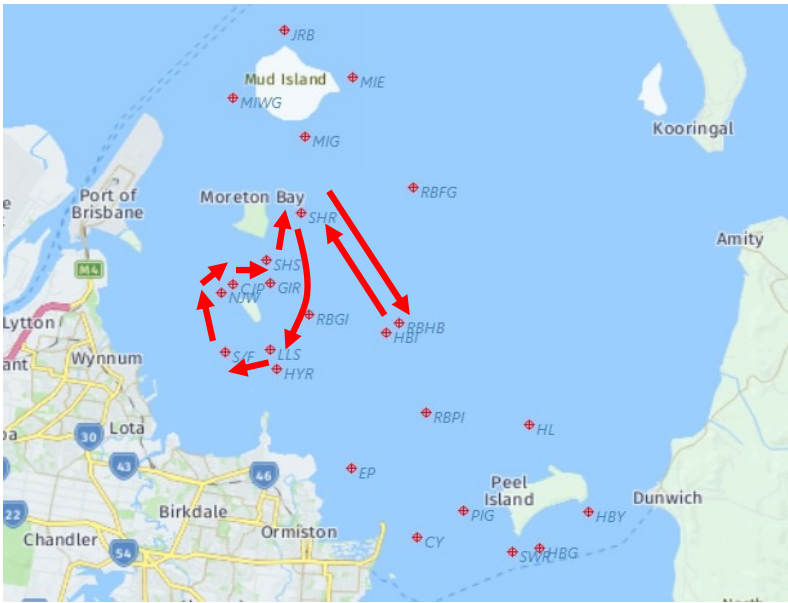

Course Length 11.5 NM

Course 4B

S/F	Start
HYR	Starboard
PIG	Port
GIR	Port
CJP	Port
NJW	Port
S/F	Finish

Course Length 16.0 NM

Course 4C

S/F	Start
HYR	Starboard
PIG	Port
SHR	Port
SHS	Starboard
CJP	Port
NJW	Port
S/F	Finish

Course Length 18.0 NM

Course 5A

S/F	Start
LLS	Port
RBHB	Starboard
EP	Starboard
GIR	Port
CIP	Port
NJW	Port
S/F	Finish

Course Length 14.0 NM

Course 5B

S/F	Start
LLS	Port
RBHB	Starboard
EP	Starboard
SHR	Port
SHS	Starboard
CIP	Port
NJW	Port
S/F	Finish

Course Length 17.0 NM

Course 5C

S/F	Start
LLS	Port
RBHB	Starboard
EP	Starboard
MIG	Port
SHS	Starboard
CIP	Port
NJW	Port
S/F	Finish

Course Length 18.0 NM

Course 6A

S/F	Start
NJW	Starboard
CJP	Starboard
SHS	Port
SHR	Starboard
RBHB	Starboard
SHR	Port
LLS	Starboard
S/F	Finish