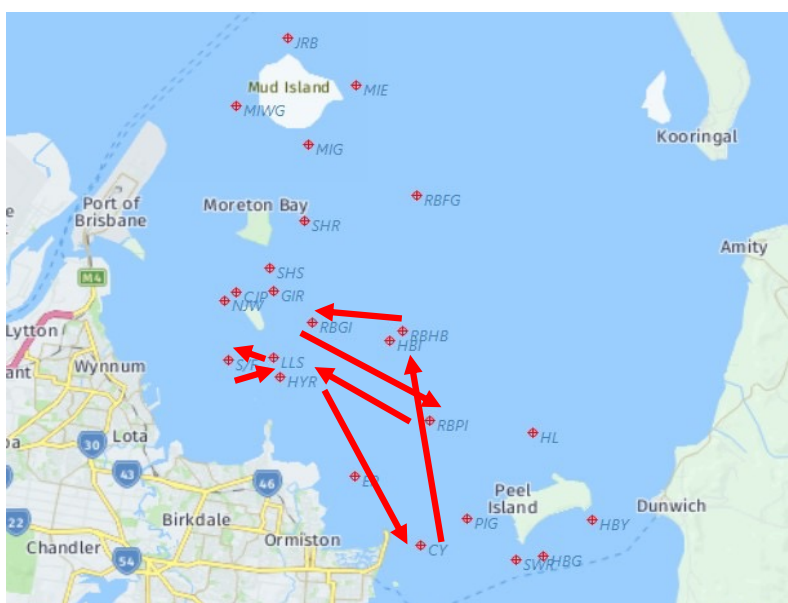

**Course Length
14.5 NM**

Course 14B

SF	START
HYR	STARBOARD
RBPI	PORT
MIG	STARBOARD
RBHB	STARBOARD
GIR	PORT
CJP	PORT
NJW	PORT
SF	FINISH

**Course Length
22.5 NM**

Course 14C

SF	START
HYR	STARBOARD
RBPI	PORT
MIG	STARBOARD
RBPI	STARBOARD
GIR	PORT
CJP	PORT
NJW	PORT
SF	FINISH

**Course Length
26.5 NM**

Course 15A

SF	START
HYR	STARBOARD
RBPI	STARBOARD
EP	STARBOARD
RBHB	PORT
GIR	PORT
CJP	PORT
NJW	PORT
SF	FINISH

Course Length 16.0 NM

Course 15B

SF	START
HYR	STARBOARD
RBPI	STARBOARD
CY	STARBOARD
RBHB	PORT
SHR	PORT
SHS	STARBOARD
CJP	PORT
NJW	PORT
SF	FINISH

Course Length 20.0 NM

Course 15C

SF	START
HYR	STARBOARD
RBPI	STARBOARD
CY	STARBOARD
RBHB	PORT
MIG	PORT
RBGI	STARBOARD
GIR	PORT
CJP	PORT
NJW	PORT
SF	FINISH

Course Length 25.5 NM

Course 16A

SF	START
HYR	STARBOARD
EP	PORT
RBHB	PORT
RBGI	PORT
LLS	STARBOARD
SF	FINISH

**Course Length
13.0 NM**

Course 16B

SF	START
HYR	STARBOARD
EP	PORT
RBHB	PORT
RBGI	PORT
RBPI	STARBOARD
LLS	STARBOARD
SF	FINISH

**Course Length
19.0 NM**

Course 16C

SF	START
HYR	STARBOARD
CY	PORT
RBHB	PORT
RBGI	PORT
RBPI	STARBOARD
LLS	STARBOARD
SF	FINISH