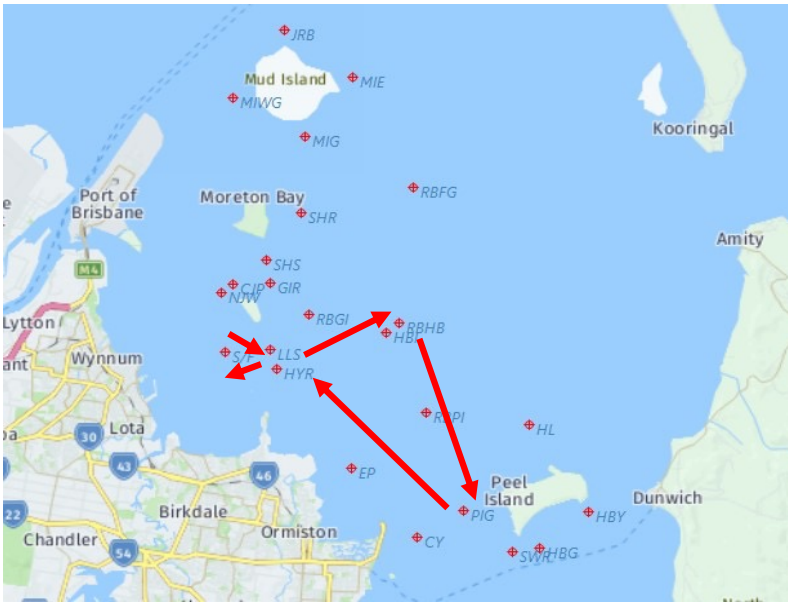

Course Length 18.5 NM

Course 9C

S/F	Start
LLS	Port
MIE	Port
JRB	Port
MIWG	Port
RBHB	Starboard
GIR	Port
CJP	Port
NJW	Port
S/F	Finish

Course Length 24.0 NM

Course 10A

S/F	Start
HYR	Starboard
PIG	Port
RBGI	Port
GIR	Port
CJP	Port
NJW	Port
S/F	Finish

**Course Length
16.0 NM**

Course 10B

S/F	Start
HYR	Starboard
SWR	Port
HBG	Port
HBY	Starboard
HL	Port
RBGI	Port
GIR	Port
CJP	Port
NJW	Port
S/F	Finish

**Course Length
22.5 NM**

Course 10C

S/F	Start
HYR	Starboard
CY	Port
SWR	Port
HBG	Port
HBY	Starboard
HL	Port
RBHB	Starboard
SHR	Port
SHS	Starboard
CJP	Port
NJW	Port
S/F	Finish

**Course Length
25.0 NM**

Course 11A

S/F	Start
LLS	Port
RBHB	Starboard
PIG	Starboard
HYR	Port
S/F	Finish

**Course Length
14.7 NM**

Course 11B

S/F	Start
HYR	Starboard
HL	Starboard
HBY	Port
HBG	Starboard
SWR	Starboard
HYR	Port
S/F	Finish

**Course Length
20.5 NM**

Course 11C

S/F	Start
HYR	Starboard
HL	Starboard
HBY	Port
HBG	Starboard
SWR	Starboard
PIG	Starboard
RBHB	Port
LLS	Starboard
S/F	Finish

**Course Length
23.0 NM**

Course 12A

S/F	Start
LLS	Starboard
RBGI	Port
GIR	Port
CJP	Port
NJW	Port
LLS	Port
RBGI	Port
GIR	Port
CJP	Port
NJW	Port
S/F	Finish