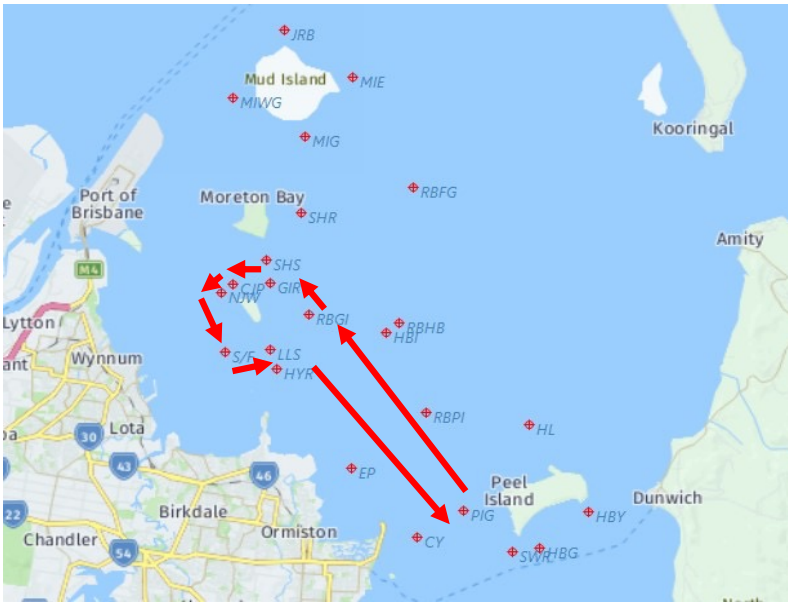

**Course Length
14.5 NM**

Course 8B

S/F	Start
LLS	Port
RBHB	Starboard
EP	Starboard
SHR	Port
SHS	Starboard
CJP	Port
NJW	Port
S/F	Finish

**Course Length
17.0 NM**

Course 8C

S/F	Start
LLS	Port
RBHB	Starboard
CY	Starboard
MIG	Port
SHS	Starboard
CJP	Port
NJW	Port
S/F	Finish

**Course Length
24.0 NM**

Course 9A

S/F	Start
LLS	Port
MIE	Port
SHR	Starboard
SHS	Starboard
CJP	Port
NJW	Port
S/F	Finish

Course Length 15.2 NM

Course 9B

S/F	Start
LLS	Port
MIE	Port
JRB	Port
MIWG	Port
SHR	Starboard
SHS	Starboard
CJP	Port
NJW	Port
S/F	Finish

Course Length 18.5 NM

Course 9C

S/F	Start
LLS	Port
MIE	Port
JRB	Port
MIWG	Port
RBHB	Starboard
GIR	Port
CJP	Port
NJW	Port
S/F	Finish

Course Length 24.0 NM

Course 10A

S/F	Start
HYR	Starboard
PIG	Port
RBGI	Port
GIR	Port
CJP	Port
NJW	Port
S/F	Finish

**Course Length
16.0 NM**

Course 10B

S/F	Start
HYR	Starboard
SWR	Port
HBG	Port
HBY	Starboard
HL	Port
RBGI	Port
GIR	Port
CJP	Port
NJW	Port
S/F	Finish

**Course Length
22.5 NM**

Course 10C

S/F	Start
HYR	Starboard
CY	Port
SWR	Port
HBG	Port
HBY	Starboard
HL	Port
RBHB	Starboard
SHR	Port
SHS	Starboard
CJP	Port
NJW	Port
S/F	Finish