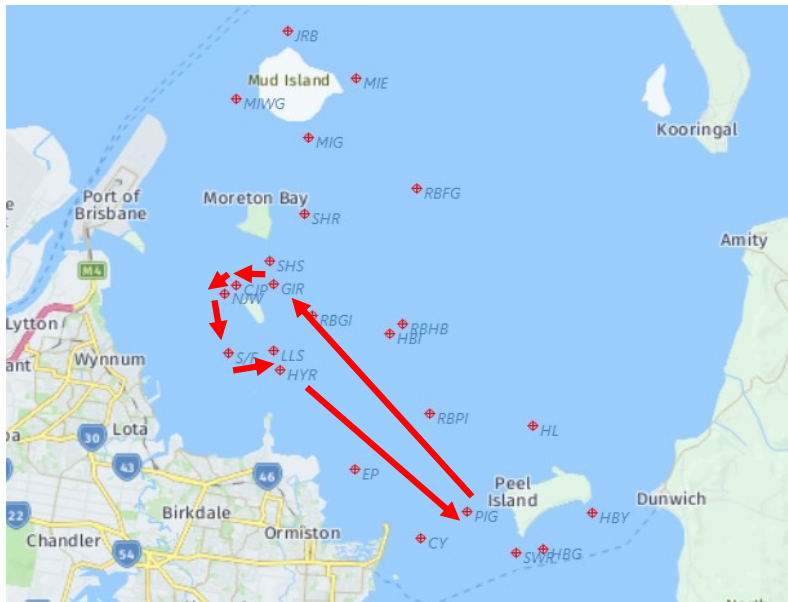

**Course Length
21.0 NM**

Course 3A

S/F	Start
NJW	Starboard
CJP	Starboard
GIR	Starboard
EP	Starboard
HYR	Port
S/F	Finish

Course Length 11.5 NM

Course 3B

S/F	Start
NJW	Starboard
CJP	Starboard
SHS	Port
SHR	Port
MIG	Starboard
EP	Starboard
HYR	Port
S/F	Finish

Course Length 17.8 NM

Course 3C

S/F	Start
NJW	Starboard
CJP	Starboard
SHS	Port
SHR	Port
MIE	Starboard
EP	Starboard
HYR	Port
S/F	Finish

Course Length 21.0 NM

Course 4A

S/F	Start
HYR	Starboard
EP	Port
GIR	Port
CJP	Port
NJW	Port
S/F	Finish

Course Length 11.5 NM

Course 4B

S/F	Start
HYR	Starboard
PIG	Port
GIR	Port
CJP	Port
NJW	Port
S/F	Finish

Course Length 16.0 NM

Course 4C

S/F	Start
HYR	Starboard
PIG	Port
SHR	Port
SHS	Starboard
CJP	Port
NJW	Port
S/F	Finish

Course Length 18.0 NM

Course 5A

S/F	Start
LLS	Port
RBHB	Starboard
EP	Starboard
GIR	Port
CIP	Port
NJW	Port
S/F	Finish

Course Length 14.0 NM

Course 5B

S/F	Start
LLS	Port
RBHB	Starboard
EP	Starboard
SHR	Port
SHS	Starboard
CIP	Port
NJW	Port
S/F	Finish