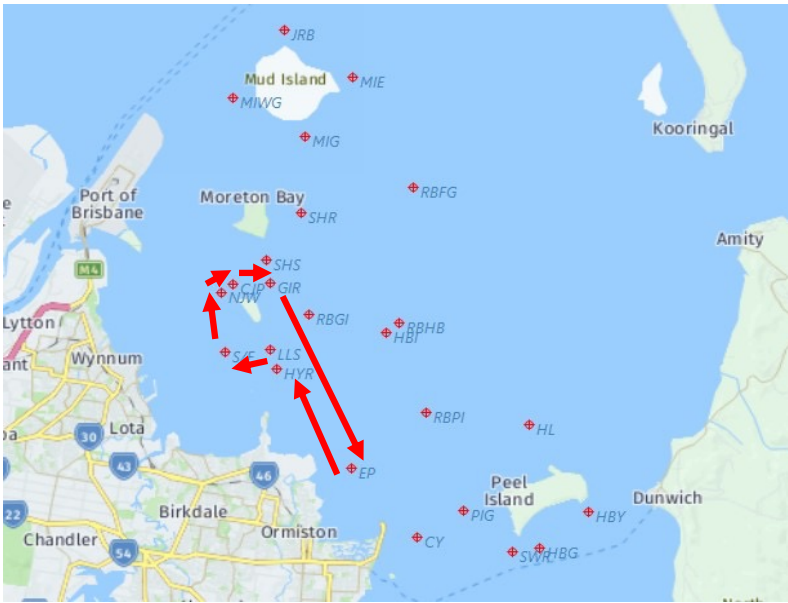

Course 1C

S/F	Start
HYR	Starboard
EP	Port
RBHB	Port
EP	Port
RBHB	Port
LLS	Starboard
S/F	Finish

**Course Length
21.8 NM**

Course 2A

S/F	Start
LLS	Port
RBHB	Starboard
EP	Starboard
GIR	Port
CJP	Port
NJW	Port
S/F	Finish

**Course Length
14.3 NM**

Course 2B

S/F	Start
LLS	Port
RBHB	Starboard
EP	Starboard
SHR	Port
SHS	Starboard
CJP	Port
NJW	Port
S/F	Finish

**Course Length
17.0 NM**

Course 2C

S/F	Start
LLS	Port
RBHB	Starboard
CY	Starboard
SHR	Port
SHS	Starboard
CJP	Port
NJW	Port
S/F	Finish

**Course Length
21.0 NM**

Course 3A

S/F	Start
NJW	Starboard
CJP	Starboard
GIR	Starboard
EP	Starboard
HYR	Port
S/F	Finish

Course Length 11.5 NM

Course 3B

S/F	Start
NJW	Starboard
CJP	Starboard
SHS	Port
SHR	Port
MIG	Starboard
EP	Starboard
HYR	Port
S/F	Finish

Course Length 17.8 NM

Course 3C

S/F	Start
NJW	Starboard
CJP	Starboard
SHS	Port
SHR	Port
MIE	Starboard
EP	Starboard
HYR	Port
S/F	Finish

Course Length 21.0 NM

Course 4A

S/F	Start
HYR	Starboard
EP	Port
GIR	Port
CJP	Port
NJW	Port
S/F	Finish