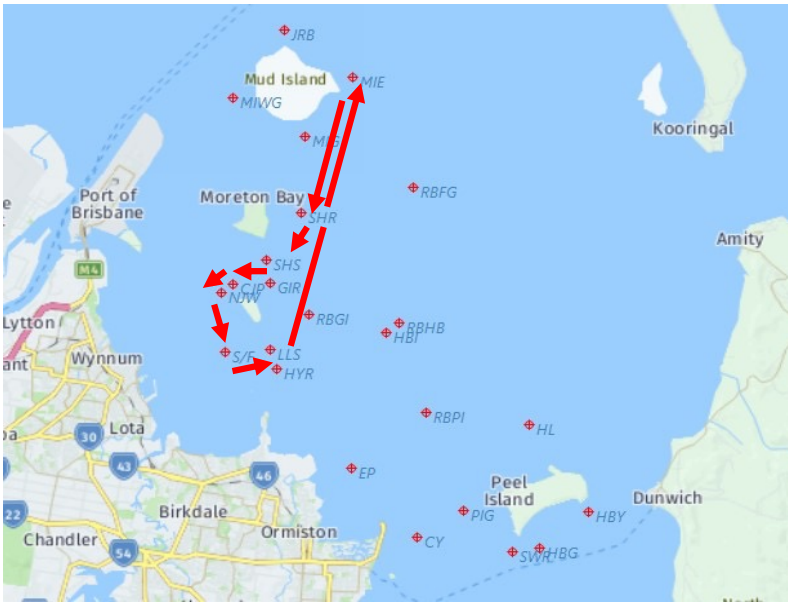

**Course Length
19.0 NM**

Course 7C

S/F	Start
NJW	Starboard
CJP	Starboard
SHS	Port
SHR	Starboard
MIE	Starboard
CY	Starboard
HYR	Port
S/F	Finish

**Course Length
24.0 NM**

Course 8A

S/F	Start
LLS	Port
RBHB	Starboard
EP	Starboard
GIR	Port
CJP	Port
NJW	Port
S/F	Finish

**Course Length
14.5 NM**

Course 8B

S/F	Start
LLS	Port
RBHB	Starboard
EP	Starboard
SHR	Port
SHS	Starboard
CJP	Port
NJW	Port
S/F	Finish

**Course Length
17.0 NM**

Course 8C

S/F	Start
LLS	Port
RBHB	Starboard
CY	Starboard
MIG	Port
SHS	Starboard
CJP	Port
NJW	Port
S/F	Finish

**Course Length
24.0 NM**

Course 9A

S/F	Start
LLS	Port
MIE	Port
SHR	Starboard
SHS	Starboard
CJP	Port
NJW	Port
S/F	Finish

Course Length 15.2 NM

Course 9B

S/F	Start
LLS	Port
MIE	Port
JRB	Port
MIWG	Port
SHR	Starboard
SHS	Starboard
CJP	Port
NJW	Port
S/F	Finish

Course Length 18.5 NM

Course 9C

S/F	Start
LLS	Port
MIE	Port
JRB	Port
MIWG	Port
RBHB	Starboard
GIR	Port
CJP	Port
NJW	Port
S/F	Finish

Course Length 24.0 NM

Course 10A

S/F	Start
HYR	Starboard
PIG	Port
RBGI	Port
GIR	Port
CJP	Port
NJW	Port
S/F	Finish