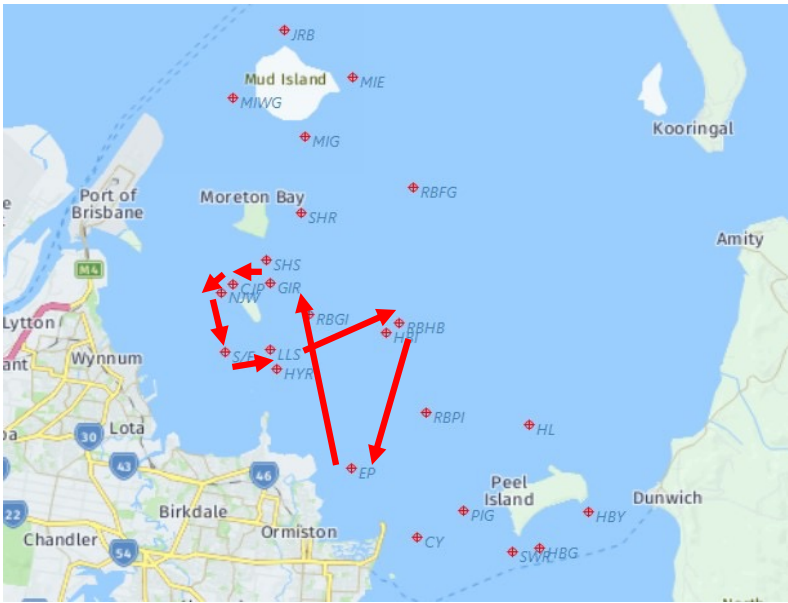

Course Length 17.8 NM

Course 3C

S/F	Start
NJW	Starboard
CJP	Starboard
SHS	Port
SHR	Port
MIE	Starboard
EP	Starboard
HYR	Port
S/F	Finish

Course Length 21.0 NM

Course 4A

S/F	Start
HYR	Starboard
EP	Port
GIR	Port
CJP	Port
NJW	Port
S/F	Finish

Course Length 11.5 NM

Course 4B

S/F	Start
HYR	Starboard
PIG	Port
GIR	Port
CJP	Port
NJW	Port
S/F	Finish

Course Length 16.0 NM

Course 4C

S/F	Start
HYR	Starboard
PIG	Port
SHR	Port
SHS	Starboard
CJP	Port
NJW	Port
S/F	Finish

Course Length 18.0 NM

Course 5A

S/F	Start
LLS	Port
RBHB	Starboard
EP	Starboard
GIR	Port
CIP	Port
NJW	Port
S/F	Finish

Course Length 14.0 NM

Course 5B

S/F	Start
LLS	Port
RBHB	Starboard
EP	Starboard
SHR	Port
SHS	Starboard
CIP	Port
NJW	Port
S/F	Finish

Course Length 17.0 NM

Course 5C

S/F	Start
LLS	Port
RBHB	Starboard
EP	Starboard
MIG	Port
SHS	Starboard
CIP	Port
NJW	Port
S/F	Finish

Course Length 18.0 NM

Course 6A

S/F	Start
NJW	Starboard
CJP	Starboard
SHS	Port
SHR	Starboard
RBHB	Starboard
SHR	Port
LLS	Starboard
S/F	Finish