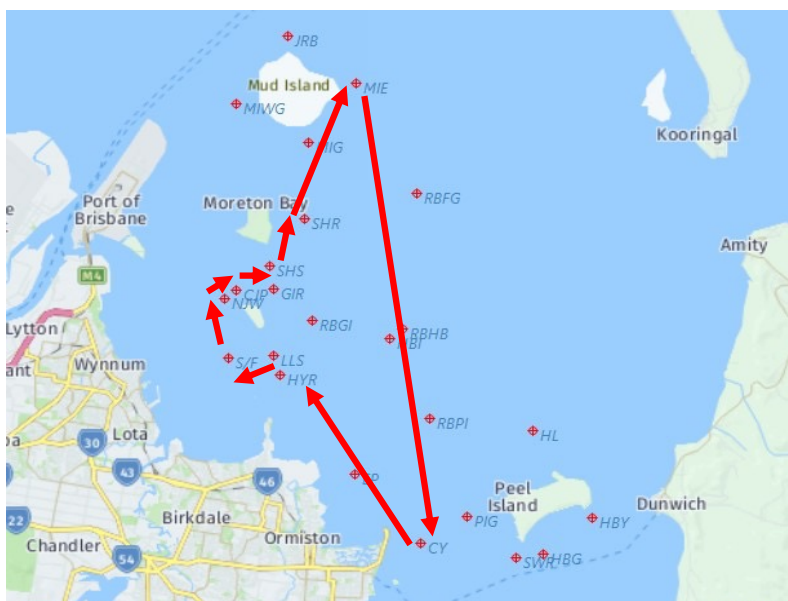

**Course Length
15.5
NM**

Course 6B

S/F	Start
NJW	Starboard
CJP	Starboard
SHS	Port
MIE	Starboard
RBHB	Starboard
SHR	Port
LLS	Starboard
S/F	Finish

**Course Length
21.0
NM**

Course 6C

S/F	Start
NJW	Starboard
CJP	Starboard
SHS	Port
MIE	Starboard
RBHB	Starboard
MIG	Port
LLS	Starboard
S/F	Finish

**Course Length
25.0
NM**

Course 7A

S/F	Start
NJW	Starboard
CJP	Starboard
SHS	Port
SHR	Starboard
EP	Starboard
HYR	Port
S/F	Finish

**Course Length
14.5 NM**

Course 7B

S/F	Start
NJW	Starboard
CJP	Starboard
SHS	Port
SHR	Starboard
CY	Starboard
HYR	Port
S/F	Finish

**Course Length
19.0 NM**

Course 7C

S/F	Start
NJW	Starboard
CJP	Starboard
SHS	Port
SHR	Starboard
MIE	Starboard
CY	Starboard
HYR	Port
S/F	Finish

**Course Length
24.0 NM**

Course 8A

S/F	Start
LLS	Port
RBHB	Starboard
EP	Starboard
GIR	Port
CJP	Port
NJW	Port
S/F	Finish

**Course Length
14.5 NM**

Course 8B

S/F	Start
LLS	Port
RBHB	Starboard
EP	Starboard
SHR	Port
SHS	Starboard
CJP	Port
NJW	Port
S/F	Finish

**Course Length
17.0 NM**

Course 8C

S/F	Start
LLS	Port
RBHB	Starboard
CY	Starboard
MIG	Port
SHS	Starboard
CJP	Port
NJW	Port
S/F	Finish