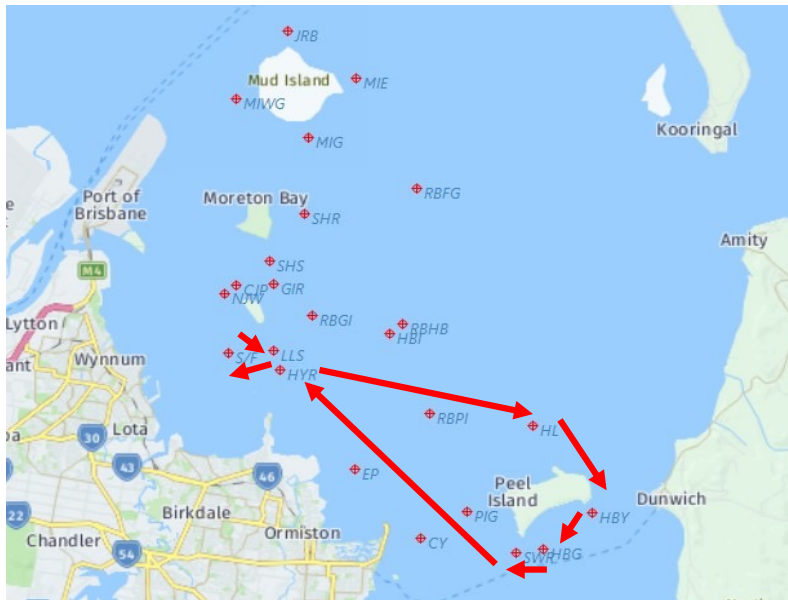

Course Length 18.5 NM

Course 9C

S/F	Start
LLS	Port
MIE	Port
JRB	Port
MIWG	Port
RBHB	Starboard
GIR	Port
CJP	Port
NJW	Port
S/F	Finish

Course Length 24.0 NM

Course 10A

S/F	Start
HYR	Starboard
PIG	Port
RBGI	Port
GIR	Port
CJP	Port
NJW	Port
S/F	Finish

**Course Length
16.0 NM**

Course 10B

S/F	Start
HYR	Starboard
SWR	Port
HBG	Port
HBY	Starboard
HL	Port
RBGI	Port
GIR	Port
CJP	Port
NJW	Port
S/F	Finish

**Course Length
22.5 NM**

Course 10C

S/F	Start
HYR	Starboard
CY	Port
SWR	Port
HBG	Port
HBY	Starboard
HL	Port
RBHB	Starboard
SHR	Port
SHS	Starboard
CJP	Port
NJW	Port
S/F	Finish

**Course Length
25.0 NM**

Course 11A

S/F	Start
LLS	Port
RBHB	Starboard
PIG	Starboard
HYR	Port
S/F	Finish

**Course Length
14.7 NM**

Course 11B

S/F	Start
HYR	Starboard
HL	Starboard
HBY	Port
HBG	Starboard
SWR	Starboard
HYR	Port
S/F	Finish

**Course Length
20.5 NM**

Course 11C

S/F	Start
HYR	Starboard
HL	Starboard
HBY	Port
HBG	Starboard
SWR	Starboard
PIG	Starboard
RBHB	Port
LLS	Starboard
S/F	Finish

**Course Length
23.0 NM**

Course 12A

S/F	Start
LLS	Starboard
RBGI	Port
GIR	Port
CJP	Port
NJW	Port
LLS	Port
RBGI	Port
GIR	Port
CJP	Port
NJW	Port
S/F	Finish