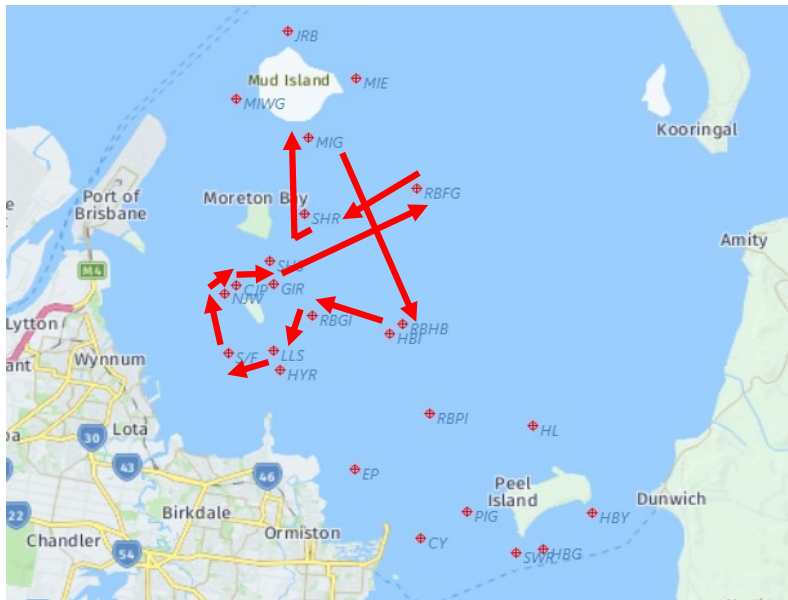

**Course Length
13.0 NM**

Course 16B

SF	START
HYR	STARBOARD
EP	PORT
RBHB	PORT
RBGI	PORT
RBPI	STARBOARD
LLS	STARBOARD
SF	FINISH

**Course Length
19.0 NM**

Course 16C

SF	START
HYR	STARBOARD
CY	PORT
RBHB	PORT
RBGI	PORT
RBPI	STARBOARD
LLS	STARBOARD
SF	FINISH

**Course Length
25.5 NM**

Course 17A

SF	START
NJW	STARBOARD
CJP	STARBOARD
SHS	PORT
SHR	STARBOARD
RBHB	STARBOARD
RBGI	PORT
LLS	STARBOARD
SF	FINISH

**Course Length
14.5 NM**

Course 17B

SF	START
NJW	STARBOARD
CJP	STARBOARD
SHS	PORT
MIE	STARBOARD
RBFG	STARBOARD
MIG	PORT
RBGI	STARBOARD
LLS	STARBOARD
SF	FINISH

**Course Length
19.5 NM**

Course 17C

SF	START
NJW	STARBOARD
CJP	STARBOARD
SHS	PORT
MIE	STARBOARD
RBFG	STARBOARD
MIG	PORT
RBHB	STARBOARD
LLS	STARBOARD
SF	FINISH

**Course Length
22.0
NM**

Course 18A

SF	START
NJW	STARBOARD
CJP	STARBOARD
RBFG	PORT
SHR	STARBOARD
MIG	STARBOARD
LLS	STARBOARD
SF	FINISH

**Course Length
16.5 NM**

Course 18B

SF	START
NJW	STARBOARD
CJP	STARBOARD
RBFG	PORT
SHR	STARBOARD
MIG	STARBOARD
RBHB	STARBOARD
RBGI	PORT
LLS	STARBOARD
SF	FINISH

**Course Length
19.5 NM**

Course 18C

SF	START
NJW	STARBOARD
CJP	STARBOARD
RBFG	PORT
SHR	STARBOARD
MIG	STARBOARD
RBPI	STARBOARD
RBGI	PORT
LLS	STARBOARD
SF	FINISH