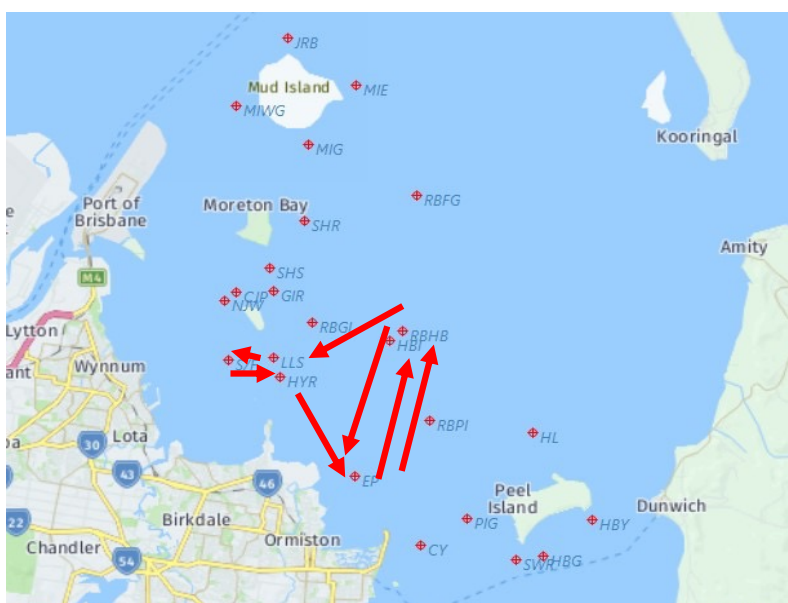

Manly Combined Clubs Passage Series Racing Course Book for Moreton Bay 2024 – V4

	Description	Approximate Position	
S/F	START/FINISH	Inside Waterloo Bay East of the Manly Boat Harbour Leads	
CJP	CRAWFORD JAMES PATTISON BEACON (North Cardinal)	27°24.9S	153°13.6E
CY	CLEVELAND YELLOW	27°30.9S	153°18.2E
EP	EMPIRE POINT BEACON	27°29.3S	153°16.6E
GIR	GREEN ISLAND RED NORTHEAST BEACON	27°24.9S	153°14.5E
HBG	HORSESHOE BAY GREEN Western End	27°31.2S	153°21.3E
HYR	HUYBERS BEACON	27°26.9S	153°14.7E
HBY	HORSESHOE BAY Eastern End	27°30.3S	153°22.5E
HL	HANLON LIGHT	27°28.2S	153°21.0E
JRB	JEAY'S REEF BUOY (North Cardinal Mud Island)	27°18.9S	153°14.9E
LLS	LOCKYER LIGHT	27°26.4S	153°14.5E
MIE	MUD ISLAND EAST	27°20.0S	153°16.7E
MIG	MUD ISLAND GREEN SOUTH	27°21.4S	153°15.4E
MIWG	MUD ISLAND WEST GREEN	27°20.5S	153°13.6E
NJW	NORMAN J WRIGHT BEACON (West Cardinal)	27°25.1S	153°13.3E
PIG	PEEL ISLAND GREEN - West	27°30.3S	153°19.4E
RBFG	RACING BUOY FISHERMANS GUTTER	27°22.6S	153°18.1E
RBGI	RACING BUOY GREEN ISLAND	27°25.6S	153°15.5E
RBHB	RACING BUOY HOPE BANKS	27°25.8S	153°17.8E
RBPI	RACING BUOY PEEL ISLAND	153°27.9E	153°18.4E
SHR	ST HELENA RED BUOY (East of St Helena Island)	27°23.2S	153°15.3E
SHS	ST HELENA SOUTH CARDINAL	27°24.3S	153°14.4E
SWR	SOUTH WEST ROCKS GREEN BEACON	27°31.2S	153°20.6E

Course 1A

S/F	Start
HYR	Starboard
EP	Port
RBHB	Port
LLS	Starboard
S/F	Finish

**Course Length
13.4 NM**

Course 1B

S/F	Start
HYR	Starboard
EP	Port
RBHB	Port
SHR	Port
RBGI	Starboard
LLS	Starboard
S/F	Finish

**Course Length
17.6 NM**

Course 1C

S/F	Start
HYR	Starboard
EP	Port
RBHB	Port
EP	Port
RBHB	Port
LLS	Starboard
S/F	Finish

**Course Length
21.8 NM**

Course 2A

S/F	Start
LLS	Port
RBHB	Starboard
EP	Starboard
GIR	Port
CJP	Port
NJW	Port
S/F	Finish