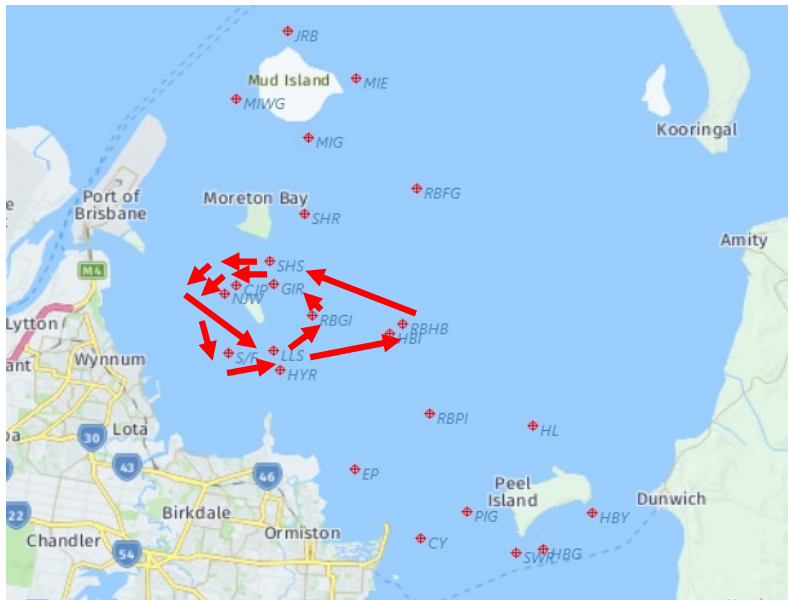

**Course Length
16.0 NM**

Course 10B

S/F	Start
HYR	Starboard
SWR	Port
HBG	Port
HBY	Starboard
HL	Port
RBGI	Port
GIR	Port
CJP	Port
NJW	Port
S/F	Finish

**Course Length
22.5 NM**

Course 10C

S/F	Start
HYR	Starboard
CY	Port
SWR	Port
HBG	Port
HBY	Starboard
HL	Port
RBHB	Starboard
SHR	Port
SHS	Starboard
CJP	Port
NJW	Port
S/F	Finish

**Course Length
25.0 NM**

Course 11A

S/F	Start
LLS	Port
RBHB	Starboard
PIG	Starboard
HYR	Port
S/F	Finish

**Course Length
14.7 NM**

Course 11B

S/F	Start
HYR	Starboard
HL	Starboard
HBY	Port
HBG	Starboard
SWR	Starboard
HYR	Port
S/F	Finish

**Course Length
20.5 NM**

Course 11C

S/F	Start
HYR	Starboard
HL	Starboard
HBY	Port
HBG	Starboard
SWR	Starboard
PIG	Starboard
RBHB	Port
LLS	Starboard
S/F	Finish

**Course Length
23.0 NM**

Course 12A

S/F	Start
LLS	Starboard
RBGI	Port
GIR	Port
CJP	Port
NJW	Port
LLS	Port
RBGI	Port
GIR	Port
CJP	Port
NJW	Port
S/F	Finish

**Course Length
11.0 NM**

Course 12B

S/F	Start
LLS	Port
RBHB	Port
GIR	Port
CJP	Port
NJW	Port
LLS	Port
RBGI	Port
GIR	Port
CJP	Port
NJW	Port
S/F	Finish

**Course Length
14.5 NM**

Course 12C

S/F	Start
LLS	Port
RBHB	Port
GIR	Port
CJP	Port
NJW	Port
LLS	Port
RBHB	Port
GIR	Port
CJP	Port
NJW	Port
S/F	Finish