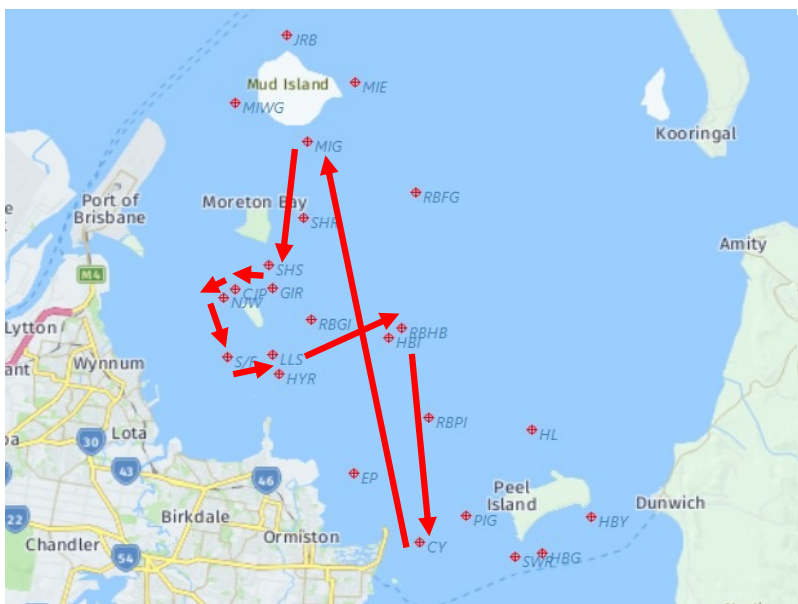

**Course Length
25.0
NM**

Course 7A

S/F	Start
NJW	Starboard
CJP	Starboard
SHS	Port
SHR	Starboard
EP	Starboard
HYR	Port
S/F	Finish

**Course Length
14.5 NM**

Course 7B

S/F	Start
NJW	Starboard
CJP	Starboard
SHS	Port
SHR	Starboard
CY	Starboard
HYR	Port
S/F	Finish

**Course Length
19.0 NM**

Course 7C

S/F	Start
NJW	Starboard
CJP	Starboard
SHS	Port
SHR	Starboard
MIE	Starboard
CY	Starboard
HYR	Port
S/F	Finish

**Course Length
24.0 NM**

Course 8A

S/F	Start
LLS	Port
RBHB	Starboard
EP	Starboard
GIR	Port
CJP	Port
NJW	Port
S/F	Finish

**Course Length
14.5 NM**

Course 8B

S/F	Start
LLS	Port
RBHB	Starboard
EP	Starboard
SHR	Port
SHS	Starboard
CJP	Port
NJW	Port
S/F	Finish

**Course Length
17.0 NM**

Course 8C

S/F	Start
LLS	Port
RBHB	Starboard
CY	Starboard
MIG	Port
SHS	Starboard
CJP	Port
NJW	Port
S/F	Finish

**Course Length
24.0 NM**

Course 9A

S/F	Start
LLS	Port
MIE	Port
SHR	Starboard
SHS	Starboard
CJP	Port
NJW	Port
S/F	Finish

Course Length 15.2 NM

Course 9B

S/F	Start
LLS	Port
MIE	Port
JRB	Port
MIWG	Port
SHR	Starboard
SHS	Starboard
CJP	Port
NJW	Port
S/F	Finish