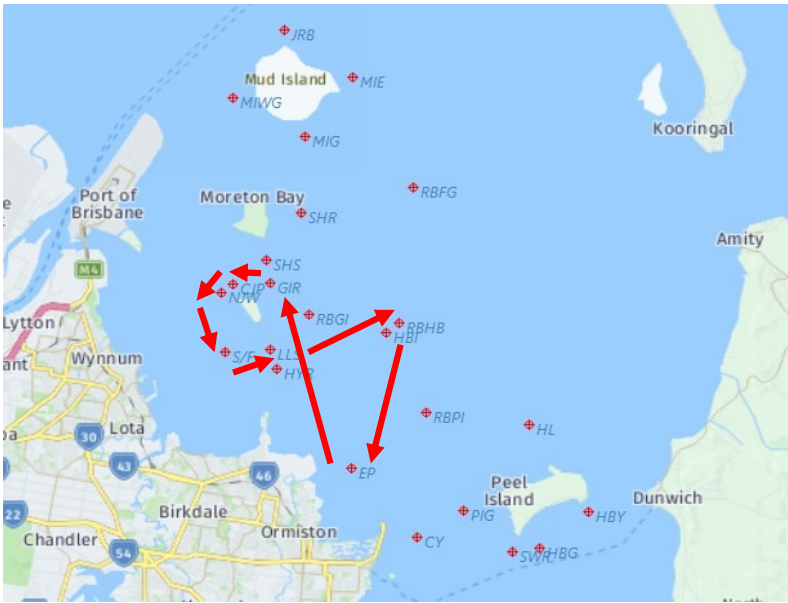

Course 1A

S/F	Start
HYR	Starboard
EP	Port
RBHB	Port
LLS	Starboard
S/F	Finish

**Course Length
13.4 NM**

Course 1B

S/F	Start
HYR	Starboard
EP	Port
RBHB	Port
SHR	Port
RBGI	Starboard
LLS	Starboard
S/F	Finish

**Course Length
17.6 NM**

Course 1C

S/F	Start
HYR	Starboard
EP	Port
RBHB	Port
EP	Port
RBHB	Port
LLS	Starboard
S/F	Finish

**Course Length
21.8 NM**

Course 2A

S/F	Start
LLS	Port
RBHB	Starboard
EP	Starboard
GIR	Port
CJP	Port
NJW	Port
S/F	Finish

**Course Length
14.3 NM**

Course 2B

S/F	Start
LLS	Port
RBHB	Starboard
EP	Starboard
SHR	Port
SHS	Starboard
CJP	Port
NJW	Port
S/F	Finish

**Course Length
17.0 NM**

Course 2C

S/F	Start
LLS	Port
RBHB	Starboard
CY	Starboard
SHR	Port
SHS	Starboard
CJP	Port
NJW	Port
S/F	Finish