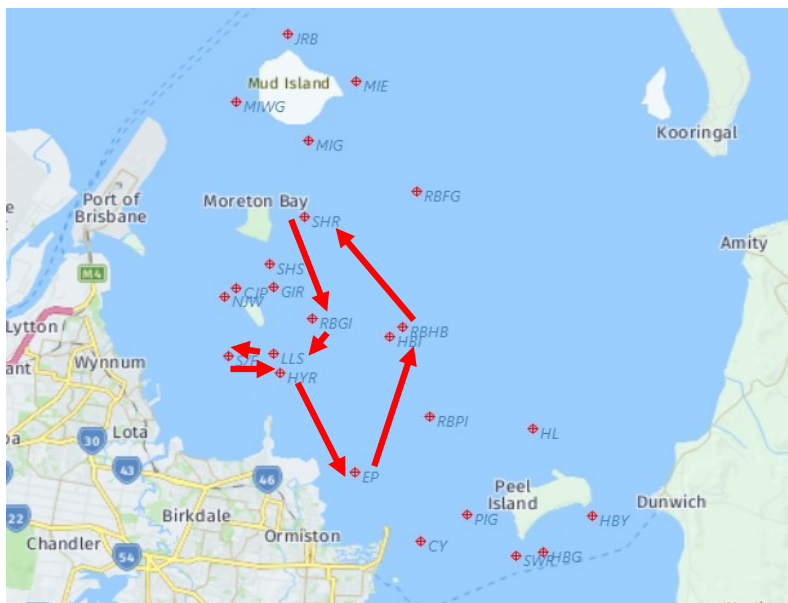

Manly Combined Clubs Passage Series Racing Course Book for Moreton Bay 2024 – V4

	Description	Approximate Position	
S/F	START/FINISH	Inside Waterloo Bay East of the Manly Boat Harbour Leads	
CJP	CRAWFORD JAMES PATTISON BEACON (North Cardinal)	27°24.9S	153°13.6E
CY	CLEVELAND YELLOW	27°30.9S	153°18.2E
EP	EMPIRE POINT BEACON	27°29.3S	153°16.6E
GIR	GREEN ISLAND RED NORTHEAST BEACON	27°24.9S	153°14.5E
HBG	HORSESHOE BAY GREEN Western End	27°31.2S	153°21.3E
HYR	HUYBERS BEACON	27°26.9S	153°14.7E
HBY	HORSESHOE BAY Eastern End	27°30.3S	153°22.5E
HL	HANLON LIGHT	27°28.2S	153°21.0E
JRB	JEAY'S REEF BUOY (North Cardinal Mud Island)	27°18.9S	153°14.9E
LLS	LOCKYER LIGHT	27°26.4S	153°14.5E
MIE	MUD ISLAND EAST	27°20.0S	153°16.7E
MIG	MUD ISLAND GREEN SOUTH	27°21.4S	153°15.4E
MIWG	MUD ISLAND WEST GREEN	27°20.5S	153°13.6E
NJW	NORMAN J WRIGHT BEACON (West Cardinal)	27°25.1S	153°13.3E
PIG	PEEL ISLAND GREEN - West	27°30.3S	153°19.4E
RBFG	RACING BUOY FISHERMANS GUTTER	27°22.6S	153°18.1E
RBGI	RACING BUOY GREEN ISLAND	27°25.6S	153°15.5E
RBHB	RACING BUOY HOPE BANKS	27°25.8S	153°17.8E
RBPI	RACING BUOY PEEL ISLAND	153°27.9E	153°18.4E
SHR	ST HELENA RED BUOY (East of St Helena Island)	27°23.2S	153°15.3E
SHS	ST HELENA SOUTH CARDINAL	27°24.3S	153°14.4E
SWR	SOUTH WEST ROCKS GREEN BEACON	27°31.2S	153°20.6E

Course 1A

S/F	Start
HYR	Starboard
EP	Port
RBHB	Port
LLS	Starboard
S/F	Finish

**Course Length
13.4 NM**

Course 1B

S/F	Start
HYR	Starboard
EP	Port
RBHB	Port
SHR	Port
RBGI	Starboard
LLS	Starboard
S/F	Finish

**Course Length
17.6 NM**

Course 1C

S/F	Start
HYR	Starboard
EP	Port
RBHB	Port
EP	Port
RBHB	Port
LLS	Starboard
S/F	Finish

**Course Length
21.8 NM**

Course 2A

S/F	Start
LLS	Port
RBHB	Starboard
EP	Starboard
GIR	Port
CJP	Port
NJW	Port
S/F	Finish