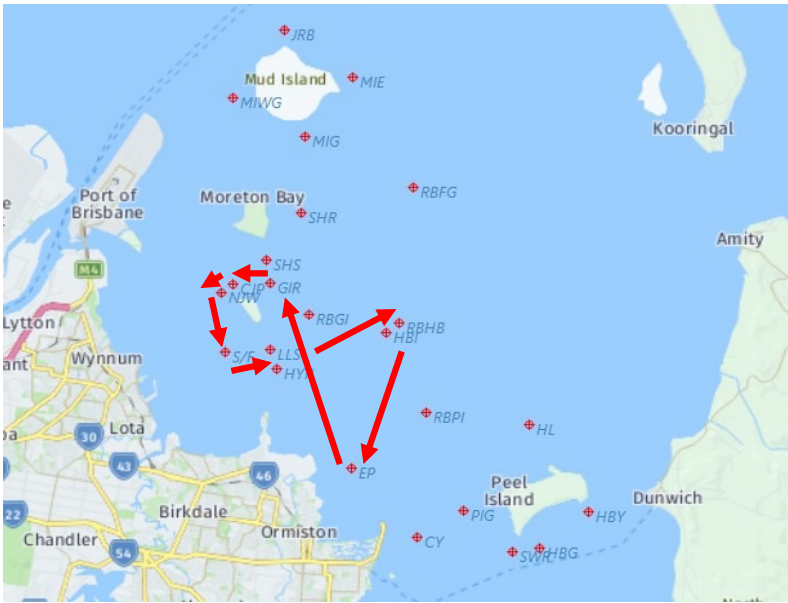

**Course Length
15.5
NM**

Course 6B

S/F	Start
NJW	Starboard
CJP	Starboard
SHS	Port
MIE	Starboard
RBHB	Starboard
SHR	Port
LLS	Starboard
S/F	Finish

**Course Length
21.0
NM**

Course 6C

S/F	Start
NJW	Starboard
CJP	Starboard
SHS	Port
MIE	Starboard
RBHB	Starboard
MIG	Port
LLS	Starboard
S/F	Finish

**Course Length
25.0
NM**

Course 7A

S/F	Start
NJW	Starboard
CJP	Starboard
SHS	Port
SHR	Starboard
EP	Starboard
HYR	Port
S/F	Finish

**Course Length
14.5 NM**

Course 7B

S/F	Start
NJW	Starboard
CJP	Starboard
SHS	Port
SHR	Starboard
CY	Starboard
HYR	Port
S/F	Finish

**Course Length
19.0 NM**

Course 7C

S/F	Start
NJW	Starboard
CJP	Starboard
SHS	Port
SHR	Starboard
MIE	Starboard
CY	Starboard
HYR	Port
S/F	Finish

**Course Length
24.0 NM**

Course 8A

S/F	Start
LLS	Port
RBHB	Starboard
EP	Starboard
GIR	Port
CJP	Port
NJW	Port
S/F	Finish

**Course Length
14.5 NM**

Course 8B

S/F	Start
LLS	Port
RBHB	Starboard
EP	Starboard
SHR	Port
SHS	Starboard
CJP	Port
NJW	Port
S/F	Finish

**Course Length
17.0 NM**

Course 8C

S/F	Start
LLS	Port
RBHB	Starboard
CY	Starboard
MIG	Port
SHS	Starboard
CJP	Port
NJW	Port
S/F	Finish