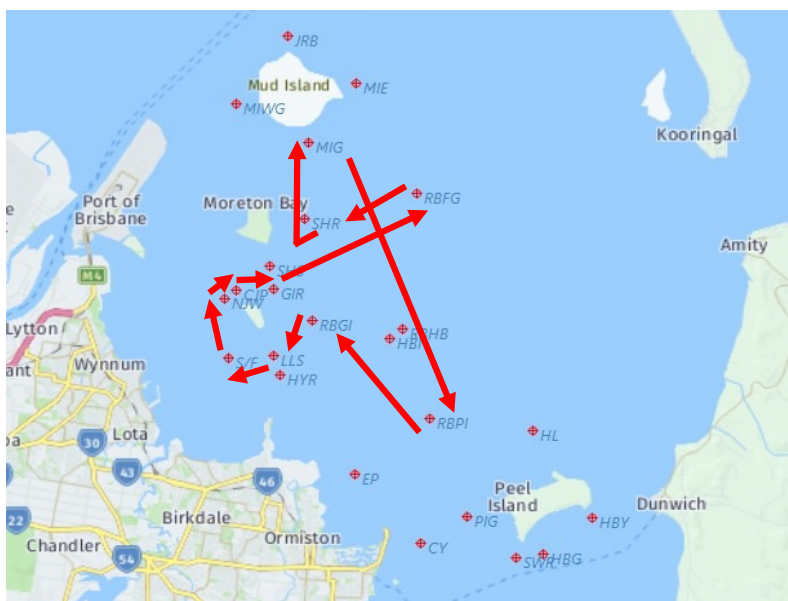

**Course Length
13.0 NM**

Course 16B

SF	START
HYR	STARBOARD
EP	PORT
RBHB	PORT
RBGI	PORT
RBPI	STARBOARD
LLS	STARBOARD
SF	FINISH

**Course Length
19.0 NM**

Course 16C

SF	START
HYR	STARBOARD
CY	PORT
RBHB	PORT
RBGI	PORT
RBPI	STARBOARD
LLS	STARBOARD
SF	FINISH

**Course Length
25.5 NM**

Course 17A

SF	START
NJW	STARBOARD
CJP	STARBOARD
SHS	PORT
SHR	STARBOARD
RBHB	STARBOARD
RBGI	PORT
LLS	STARBOARD
SF	FINISH

**Course Length
14.5 NM**

Course 17B

SF	START
NJW	STARBOARD
CJP	STARBOARD
SHS	PORT
MIE	STARBOARD
RBFG	STARBOARD
MIG	PORT
RBGI	STARBOARD
LLS	STARBOARD
SF	FINISH

**Course Length
19.5 NM**

Course 17C

SF	START
NJW	STARBOARD
CJP	STARBOARD
SHS	PORT
MIE	STARBOARD
RBFG	STARBOARD
MIG	PORT
RBHB	STARBOARD
LLS	STARBOARD
SF	FINISH

**Course Length
22.0
NM**

Course 18A

SF	START
NJW	STARBOARD
CJP	STARBOARD
RBFG	PORT
SHR	STARBOARD
MIG	STARBOARD
LLS	STARBOARD
SF	FINISH

**Course Length
16.5 NM**

Course 18B

SF	START
NJW	STARBOARD
CJP	STARBOARD
RBFG	PORT
SHR	STARBOARD
MIG	STARBOARD
RBHB	STARBOARD
RBGI	PORT
LLS	STARBOARD
SF	FINISH

**Course Length
19.5 NM**

Course 18C

SF	START
NJW	STARBOARD
CJP	STARBOARD
RBFG	PORT
SHR	STARBOARD
MIG	STARBOARD
RBPI	STARBOARD
RBGI	PORT
LLS	STARBOARD
SF	FINISH