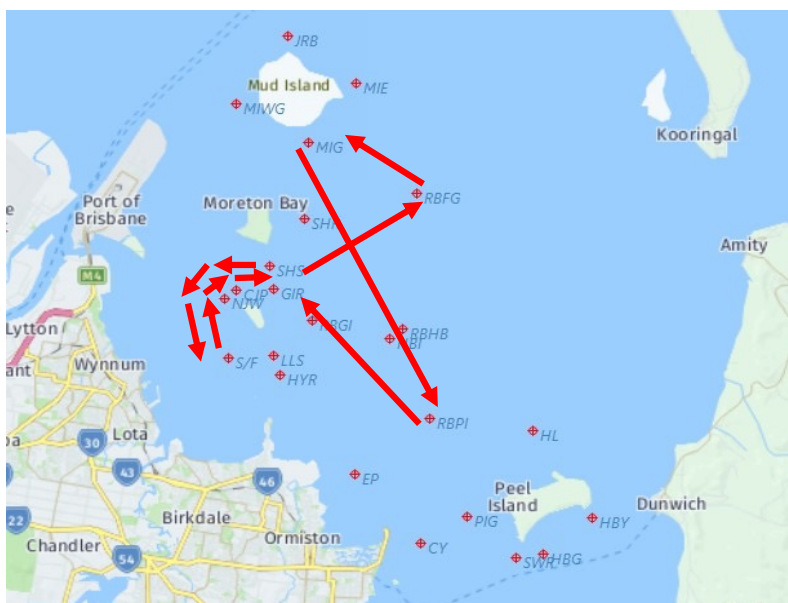

**Course Length
20.5 NM**

Course 11C

S/F	Start
HYR	Starboard
HL	Starboard
HBY	Port
HBG	Starboard
SWR	Starboard
PIG	Starboard
RBHB	Port
LLS	Starboard
S/F	Finish

**Course Length
23.0 NM**

Course 12A

S/F	Start
LLS	Starboard
RBGI	Port
GIR	Port
CJP	Port
NJW	Port
LLS	Port
RBGI	Port
GIR	Port
CJP	Port
NJW	Port
S/F	Finish

**Course Length
11.0 NM**

Course 12B

S/F	Start
LLS	Port
RBHB	Port
GIR	Port
CJP	Port
NJW	Port
LLS	Port
RBGI	Port
GIR	Port
CJP	Port
NJW	Port
S/F	Finish

**Course Length
14.5 NM**

Course 12C

S/F	Start
LLS	Port
RBHB	Port
GIR	Port
CJP	Port
NJW	Port
LLS	Port
RBHB	Port
GIR	Port
CJP	Port
NJW	Port
S/F	Finish

**Course Length
18.0 NM**

Course 13A

SF	START
NJW	STARBOARD
CJP	STARBOARD
SHS	PORT
RBFG	PORT
MIG	PORT
SHR	STARBOARD
SHS	STARBOARD
CJP	PORT
NJW	PORT
SF	FINISH

Course Length 14.0 NM

Course 13B

SF	START
NJW	STARBOARD
CJP	STARBOARD
SHS	PORT
RBFG	PORT
MIG	PORT
RBHB	STARBOARD
GIR	PORT
CJP	PORT
NJW	PORT
SF	FINISH

Course Length 19.0 NM

Course 13C

SF	START
NJW	STARBOARD
CJP	STARBOARD
SHS	PORT
RBFG	PORT
MIG	PORT
RBPI	STARBOARD
GIR	PORT
CJP	PORT
NJW	PORT
SF	FINISH

Course Length 23.0 NM

Course 14A

SF	START
HYR	STARBOARD
RBPI	PORT
SHR	PORT
SHS	STARBOARD
CJP	PORT
NJW	PORT
SF	FINISH