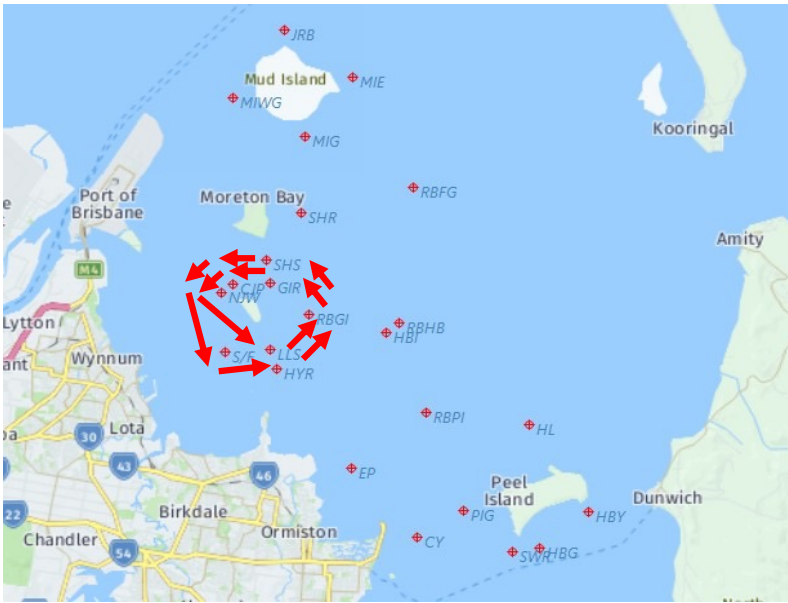

**Course Length
16.0 NM**

Course 10B

S/F	Start
HYR	Starboard
SWR	Port
HBG	Port
HBY	Starboard
HL	Port
RBGI	Port
GIR	Port
CJP	Port
NJW	Port
S/F	Finish

**Course Length
22.5 NM**

Course 10C

S/F	Start
HYR	Starboard
CY	Port
SWR	Port
HBG	Port
HBY	Starboard
HL	Port
RBHB	Starboard
SHR	Port
SHS	Starboard
CJP	Port
NJW	Port
S/F	Finish

**Course Length
25.0 NM**

Course 11A

S/F	Start
LLS	Port
RBHB	Starboard
PIG	Starboard
HYR	Port
S/F	Finish

**Course Length
14.7 NM**

Course 11B

S/F	Start
HYR	Starboard
HL	Starboard
HBY	Port
HBG	Starboard
SWR	Starboard
HYR	Port
S/F	Finish

**Course Length
20.5 NM**

Course 11C

S/F	Start
HYR	Starboard
HL	Starboard
HBY	Port
HBG	Starboard
SWR	Starboard
PIG	Starboard
RBHB	Port
LLS	Starboard
S/F	Finish

**Course Length
23.0 NM**

Course 12A

S/F	Start
LLS	Starboard
RBGI	Port
GIR	Port
CJP	Port
NJW	Port
LLS	Port
RBGI	Port
GIR	Port
CJP	Port
NJW	Port
S/F	Finish

**Course Length
11.0 NM**

Course 12B

S/F	Start
LLS	Port
RBHB	Port
GIR	Port
CJP	Port
NJW	Port
LLS	Port
RBGI	Port
GIR	Port
CJP	Port
NJW	Port
S/F	Finish

**Course Length
14.5 NM**

Course 12C

S/F	Start
LLS	Port
RBHB	Port
GIR	Port
CJP	Port
NJW	Port
LLS	Port
RBHB	Port
GIR	Port
CJP	Port
NJW	Port
S/F	Finish