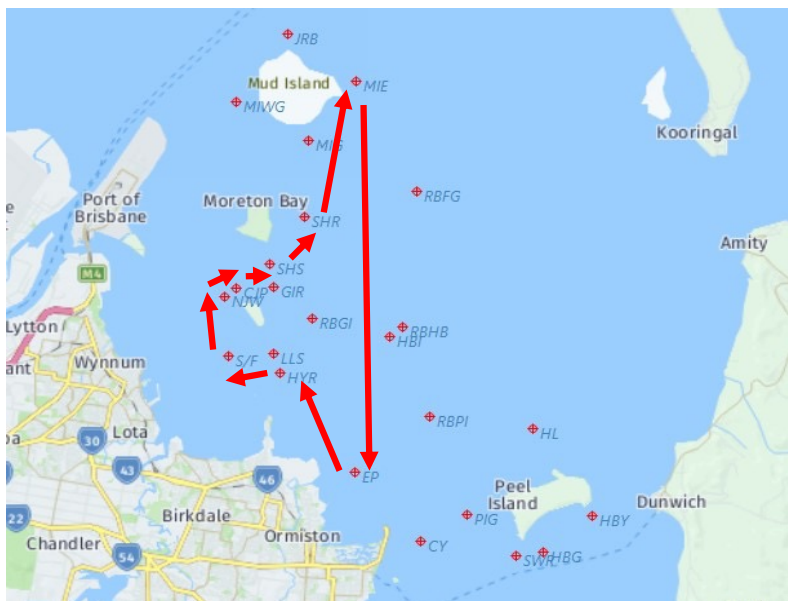

**Course Length
14.3 NM**

Course 2B

S/F	Start
LLS	Port
RBHB	Starboard
EP	Starboard
SHR	Port
SHS	Starboard
CJP	Port
NJW	Port
S/F	Finish

**Course Length
17.0 NM**

Course 2C

S/F	Start
LLS	Port
RBHB	Starboard
CY	Starboard
SHR	Port
SHS	Starboard
CJP	Port
NJW	Port
S/F	Finish

**Course Length
21.0 NM**

Course 3A

S/F	Start
NJW	Starboard
CJP	Starboard
GIR	Starboard
EP	Starboard
HYR	Port
S/F	Finish

Course Length 11.5 NM

Course 3B

S/F	Start
NJW	Starboard
CJP	Starboard
SHS	Port
SHR	Port
MIG	Starboard
EP	Starboard
HYR	Port
S/F	Finish

Course Length 17.8 NM

Course 3C

S/F	Start
NJW	Starboard
CJP	Starboard
SHS	Port
SHR	Port
MIE	Starboard
EP	Starboard
HYR	Port
S/F	Finish

Course Length 21.0 NM

Course 4A

S/F	Start
HYR	Starboard
EP	Port
GIR	Port
CJP	Port
NJW	Port
S/F	Finish

Course Length 11.5 NM

Course 4B

S/F	Start
HYR	Starboard
PIG	Port
GIR	Port
CJP	Port
NJW	Port
S/F	Finish

Course Length 16.0 NM

Course 4C

S/F	Start
HYR	Starboard
PIG	Port
SHR	Port
SHS	Starboard
CJP	Port
NJW	Port
S/F	Finish