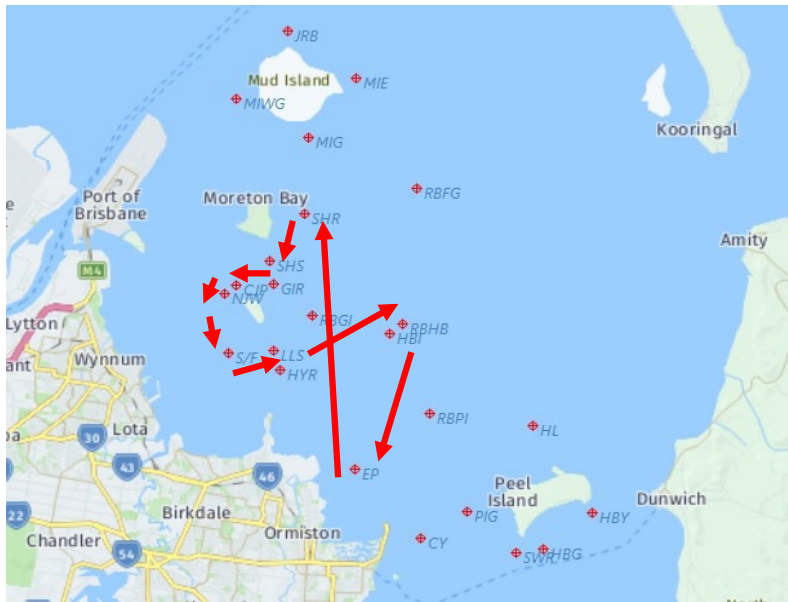

Course 1A

S/F	Start
HYR	Starboard
EP	Port
RBHB	Port
LLS	Starboard
S/F	Finish

**Course Length
13.4 NM**

Course 1B

S/F	Start
HYR	Starboard
EP	Port
RBHB	Port
SHR	Port
RBGI	Starboard
LLS	Starboard
S/F	Finish

**Course Length
17.6 NM**

Course 1C

S/F	Start
HYR	Starboard
EP	Port
RBHB	Port
EP	Port
RBHB	Port
LLS	Starboard
S/F	Finish

**Course Length
21.8 NM**

Course 2A

S/F	Start
LLS	Port
RBHB	Starboard
EP	Starboard
GIR	Port
CJP	Port
NJW	Port
S/F	Finish

**Course Length
14.3 NM**

Course 2B

S/F	Start
LLS	Port
RBHB	Starboard
EP	Starboard
SHR	Port
SHS	Starboard
CJP	Port
NJW	Port
S/F	Finish

**Course Length
17.0 NM**

Course 2C

S/F	Start
LLS	Port
RBHB	Starboard
CY	Starboard
SHR	Port
SHS	Starboard
CJP	Port
NJW	Port
S/F	Finish

**Course Length
21.0 NM**

Course 3A

S/F	Start
NJW	Starboard
CJP	Starboard
GIR	Starboard
EP	Starboard
HYR	Port
S/F	Finish

Course Length 11.5 NM

Course 3B

S/F	Start
NJW	Starboard
CJP	Starboard
SHS	Port
SHR	Port
MIG	Starboard
EP	Starboard
HYR	Port
S/F	Finish