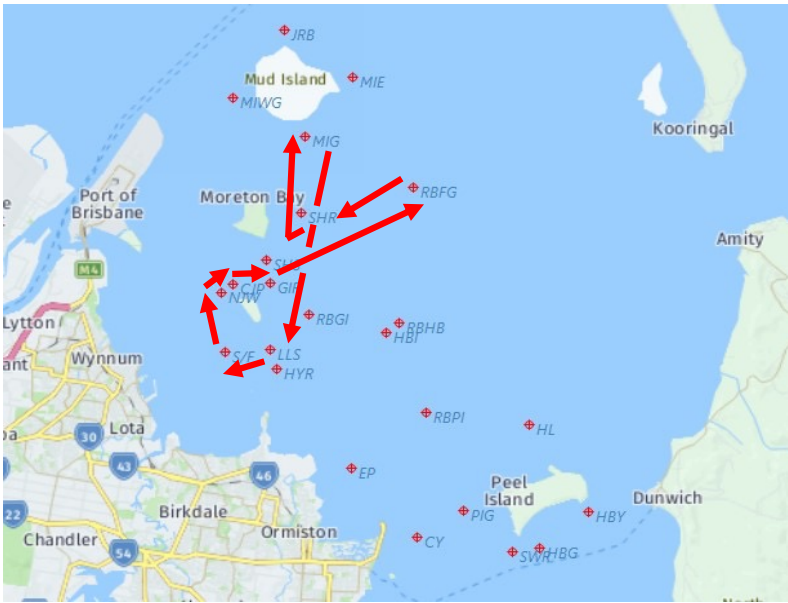

Course Length 20.0 NM

Course 15C

SF	START
HYR	STARBOARD
RBPI	STARBOARD
CY	STARBOARD
RBHB	PORT
MIG	PORT
RBGI	STARBOARD
GIR	PORT
CJP	PORT
NJW	PORT
SF	FINISH

Course Length 25.5 NM

Course 16A

SF	START
HYR	STARBOARD
EP	PORT
RBHB	PORT
RBGI	PORT
LLS	STARBOARD
SF	FINISH

**Course Length
13.0 NM**

Course 16B

SF	START
HYR	STARBOARD
EP	PORT
RBHB	PORT
RBGI	PORT
RBPI	STARBOARD
LLS	STARBOARD
SF	FINISH

**Course Length
19.0 NM**

Course 16C

SF	START
HYR	STARBOARD
CY	PORT
RBHB	PORT
RBGI	PORT
RBPI	STARBOARD
LLS	STARBOARD
SF	FINISH

**Course Length
25.5 NM**

Course 17A

SF	START
NJW	STARBOARD
CJP	STARBOARD
SHS	PORT
SHR	STARBOARD
RBHB	STARBOARD
RBGI	PORT
LLS	STARBOARD
SF	FINISH

**Course Length
14.5 NM**

Course 17B

SF	START
NJW	STARBOARD
CJP	STARBOARD
SHS	PORT
MIE	STARBOARD
RBFG	STARBOARD
MIG	PORT
RBGI	STARBOARD
LLS	STARBOARD
SF	FINISH

**Course Length
19.5 NM**

Course 17C

SF	START
NJW	STARBOARD
CJP	STARBOARD
SHS	PORT
MIE	STARBOARD
RBFG	STARBOARD
MIG	PORT
RBHB	STARBOARD
LLS	STARBOARD
SF	FINISH

**Course Length
22.0
NM**

Course 18A

SF	START
NJW	STARBOARD
CJP	STARBOARD
RBFG	PORT
SHR	STARBOARD
MIG	STARBOARD
LLS	STARBOARD
SF	FINISH