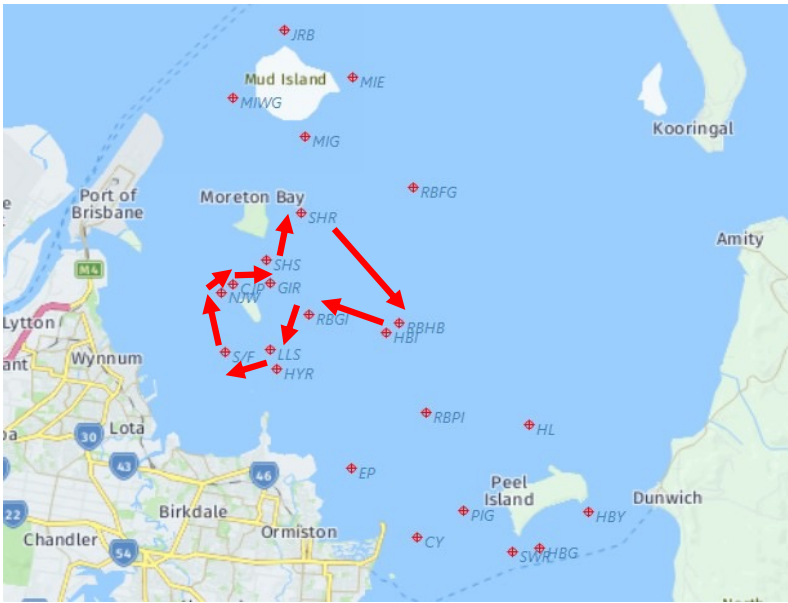

**Course Length
26.5 NM**

Course 15A

SF	START
HYR	STARBOARD
RBPI	STARBOARD
EP	STARBOARD
RBHB	PORT
GIR	PORT
CJP	PORT
NJW	PORT
SF	FINISH

Course Length 16.0 NM

Course 15B

SF	START
HYR	STARBOARD
RBPI	STARBOARD
CY	STARBOARD
RBHB	PORT
SHR	PORT
SHS	STARBOARD
CJP	PORT
NJW	PORT
SF	FINISH

Course Length 20.0 NM

Course 15C

SF	START
HYR	STARBOARD
RBPI	STARBOARD
CY	STARBOARD
RBHB	PORT
MIG	PORT
RBGI	STARBOARD
GIR	PORT
CJP	PORT
NJW	PORT
SF	FINISH

Course Length 25.5 NM

Course 16A

SF	START
HYR	STARBOARD
EP	PORT
RBHB	PORT
RBGI	PORT
LLS	STARBOARD
SF	FINISH

**Course Length
13.0 NM**

Course 16B

SF	START
HYR	STARBOARD
EP	PORT
RBHB	PORT
RBGI	PORT
RBPI	STARBOARD
LLS	STARBOARD
SF	FINISH

**Course Length
19.0 NM**

Course 16C

SF	START
HYR	STARBOARD
CY	PORT
RBHB	PORT
RBGI	PORT
RBPI	STARBOARD
LLS	STARBOARD
SF	FINISH

**Course Length
25.5 NM**

Course 17A

SF	START
NJW	STARBOARD
CJP	STARBOARD
SHS	PORT
SHR	STARBOARD
RBHB	STARBOARD
RBGI	PORT
LLS	STARBOARD
SF	FINISH

**Course Length
14.5 NM**

Course 17B

SF	START
NJW	STARBOARD
CJP	STARBOARD
SHS	PORT
MIE	STARBOARD
RBFG	STARBOARD
MIG	PORT
RBGI	STARBOARD
LLS	STARBOARD
SF	FINISH