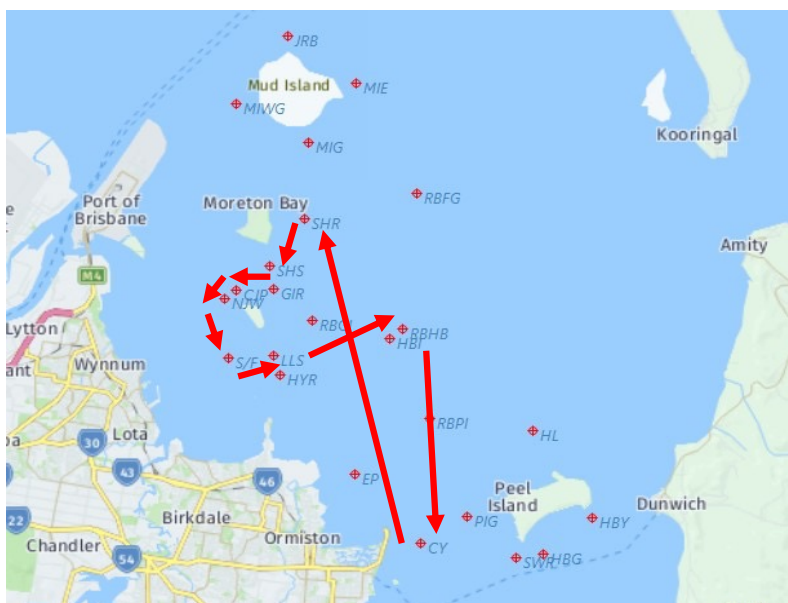

Course 1A

S/F	Start
HYR	Starboard
EP	Port
RBHB	Port
LLS	Starboard
S/F	Finish

**Course Length
13.4 NM**

Course 1B

S/F	Start
HYR	Starboard
EP	Port
RBHB	Port
SHR	Port
RBGI	Starboard
LLS	Starboard
S/F	Finish

**Course Length
17.6 NM**

Course 1C

S/F	Start
HYR	Starboard
EP	Port
RBHB	Port
EP	Port
RBHB	Port
LLS	Starboard
S/F	Finish

**Course Length
21.8 NM**

Course 2A

S/F	Start
LLS	Port
RBHB	Starboard
EP	Starboard
GIR	Port
CJP	Port
NJW	Port
S/F	Finish

**Course Length
14.3 NM**

Course 2B

S/F	Start
LLS	Port
RBHB	Starboard
EP	Starboard
SHR	Port
SHS	Starboard
CJP	Port
NJW	Port
S/F	Finish

**Course Length
17.0 NM**

Course 2C

S/F	Start
LLS	Port
RBHB	Starboard
CY	Starboard
SHR	Port
SHS	Starboard
CJP	Port
NJW	Port
S/F	Finish

**Course Length
21.0 NM**

Course 3A

S/F	Start
NJW	Starboard
CJP	Starboard
GIR	Starboard
EP	Starboard
HYR	Port
S/F	Finish

Course Length 11.5 NM

Course 3B

S/F	Start
NJW	Starboard
CJP	Starboard
SHS	Port
SHR	Port
MIG	Starboard
EP	Starboard
HYR	Port
S/F	Finish