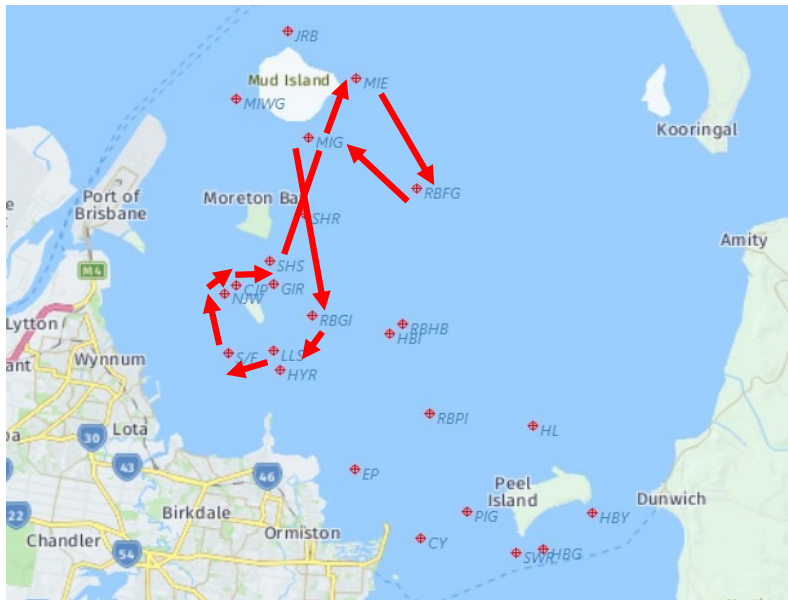

**Course Length
26.5 NM**

Course 15A

SF	START
HYR	STARBOARD
RBPI	STARBOARD
EP	STARBOARD
RBHB	PORT
GIR	PORT
CJP	PORT
NJW	PORT
SF	FINISH

Course Length 16.0 NM

Course 15B

SF	START
HYR	STARBOARD
RBPI	STARBOARD
CY	STARBOARD
RBHB	PORT
SHR	PORT
SHS	STARBOARD
CJP	PORT
NJW	PORT
SF	FINISH

Course Length 20.0 NM

Course 15C

SF	START
HYR	STARBOARD
RBPI	STARBOARD
CY	STARBOARD
RBHB	PORT
MIG	PORT
RBGI	STARBOARD
GIR	PORT
CJP	PORT
NJW	PORT
SF	FINISH

Course Length 25.5 NM

Course 16A

SF	START
HYR	STARBOARD
EP	PORT
RBHB	PORT
RBGI	PORT
LLS	STARBOARD
SF	FINISH

**Course Length
13.0 NM**

Course 16B

SF	START
HYR	STARBOARD
EP	PORT
RBHB	PORT
RBGI	PORT
RBPI	STARBOARD
LLS	STARBOARD
SF	FINISH

**Course Length
19.0 NM**

Course 16C

SF	START
HYR	STARBOARD
CY	PORT
RBHB	PORT
RBGI	PORT
RBPI	STARBOARD
LLS	STARBOARD
SF	FINISH

**Course Length
25.5 NM**

Course 17A

SF	START
NJW	STARBOARD
CJP	STARBOARD
SHS	PORT
SHR	STARBOARD
RBHB	STARBOARD
RBGI	PORT
LLS	STARBOARD
SF	FINISH

**Course Length
14.5 NM**

Course 17B

SF	START
NJW	STARBOARD
CJP	STARBOARD
SHS	PORT
MIE	STARBOARD
RBFG	STARBOARD
MIG	PORT
RBGI	STARBOARD
LLS	STARBOARD
SF	FINISH