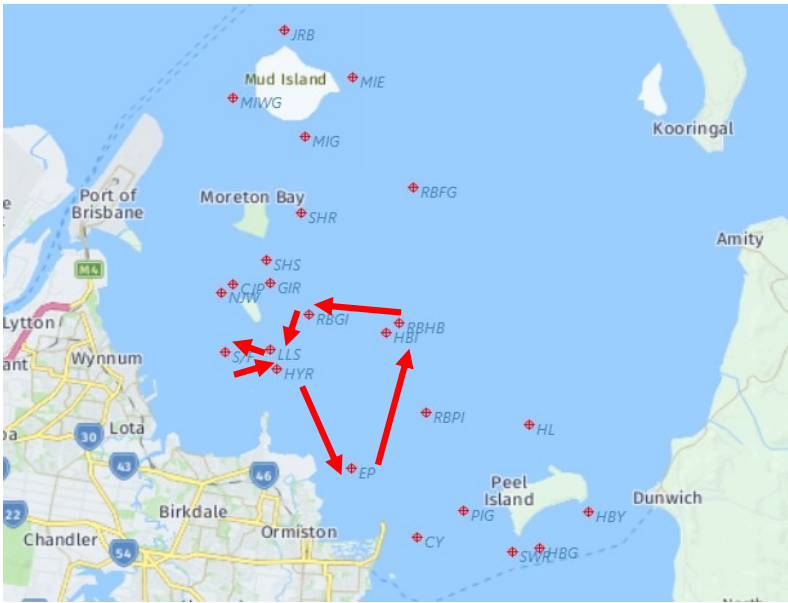

**Course Length
14.5 NM**

Course 14B

SF	START
HYR	STARBOARD
RBPI	PORT
MIG	STARBOARD
RBHB	STARBOARD
GIR	PORT
CJP	PORT
NJW	PORT
SF	FINISH

**Course Length
22.5 NM**

Course 14C

SF	START
HYR	STARBOARD
RBPI	PORT
MIG	STARBOARD
RBPI	STARBOARD
GIR	PORT
CJP	PORT
NJW	PORT
SF	FINISH

**Course Length
26.5 NM**

Course 15A

SF	START
HYR	STARBOARD
RBPI	STARBOARD
EP	STARBOARD
RBHB	PORT
GIR	PORT
CJP	PORT
NJW	PORT
SF	FINISH

Course Length 16.0 NM

Course 15B

SF	START
HYR	STARBOARD
RBPI	STARBOARD
CY	STARBOARD
RBHB	PORT
SHR	PORT
SHS	STARBOARD
CJP	PORT
NJW	PORT
SF	FINISH

Course Length 20.0 NM

Course 15C

SF	START
HYR	STARBOARD
RBPI	STARBOARD
CY	STARBOARD
RBHB	PORT
MIG	PORT
RBGI	STARBOARD
GIR	PORT
CJP	PORT
NJW	PORT
SF	FINISH

Course Length 25.5 NM

Course 16A

SF	START
HYR	STARBOARD
EP	PORT
RBHB	PORT
RBGI	PORT
LLS	STARBOARD
SF	FINISH

**Course Length
13.0 NM**

Course 16B

SF	START
HYR	STARBOARD
EP	PORT
RBHB	PORT
RBGI	PORT
RBPI	STARBOARD
LLS	STARBOARD
SF	FINISH

**Course Length
19.0 NM**

Course 16C

SF	START
HYR	STARBOARD
CY	PORT
RBHB	PORT
RBGI	PORT
RBPI	STARBOARD
LLS	STARBOARD
SF	FINISH