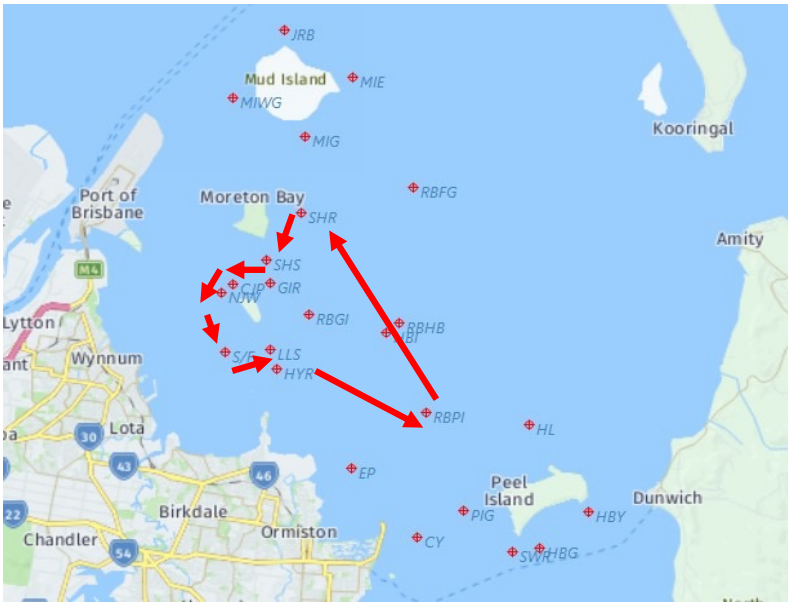

**Course Length
20.5 NM**

Course 11C

S/F	Start
HYR	Starboard
HL	Starboard
HBY	Port
HBG	Starboard
SWR	Starboard
PIG	Starboard
RBHB	Port
LLS	Starboard
S/F	Finish

**Course Length
23.0 NM**

Course 12A

S/F	Start
LLS	Starboard
RBGI	Port
GIR	Port
CJP	Port
NJW	Port
LLS	Port
RBGI	Port
GIR	Port
CJP	Port
NJW	Port
S/F	Finish

**Course Length
11.0 NM**

Course 12B

S/F	Start
LLS	Port
RBHB	Port
GIR	Port
CJP	Port
NJW	Port
LLS	Port
RBGI	Port
GIR	Port
CJP	Port
NJW	Port
S/F	Finish

**Course Length
14.5 NM**

Course 12C

S/F	Start
LLS	Port
RBHB	Port
GIR	Port
CJP	Port
NJW	Port
LLS	Port
RBHB	Port
GIR	Port
CJP	Port
NJW	Port
S/F	Finish

**Course Length
18.0 NM**

Course 13A

SF	START
NJW	STARBOARD
CJP	STARBOARD
SHS	PORT
RBFG	PORT
MIG	PORT
SHR	STARBOARD
SHS	STARBOARD
CJP	PORT
NJW	PORT
SF	FINISH

Course Length 14.0 NM

Course 13B

SF	START
NJW	STARBOARD
CJP	STARBOARD
SHS	PORT
RBFG	PORT
MIG	PORT
RBHB	STARBOARD
GIR	PORT
CJP	PORT
NJW	PORT
SF	FINISH

Course Length 19.0 NM

Course 13C

SF	START
NJW	STARBOARD
CJP	STARBOARD
SHS	PORT
RBFG	PORT
MIG	PORT
RBPI	STARBOARD
GIR	PORT
CJP	PORT
NJW	PORT
SF	FINISH

Course Length 23.0 NM

Course 14A

SF	START
HYR	STARBOARD
RBPI	PORT
SHR	PORT
SHS	STARBOARD
CJP	PORT
NJW	PORT
SF	FINISH