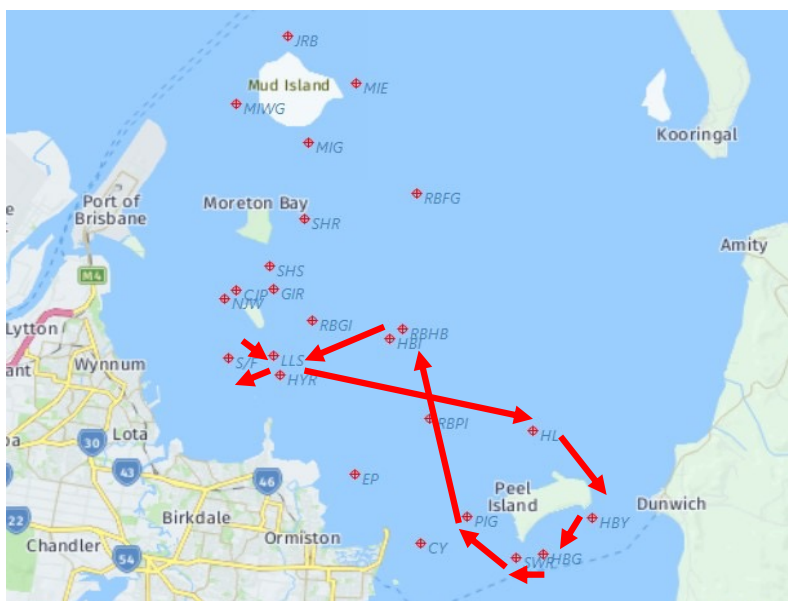

**Course Length
16.0 NM**

Course 10B

S/F	Start
HYR	Starboard
SWR	Port
HBG	Port
HBY	Starboard
HL	Port
RBGI	Port
GIR	Port
CJP	Port
NJW	Port
S/F	Finish

**Course Length
22.5 NM**

Course 10C

S/F	Start
HYR	Starboard
CY	Port
SWR	Port
HBG	Port
HBY	Starboard
HL	Port
RBHB	Starboard
SHR	Port
SHS	Starboard
CJP	Port
NJW	Port
S/F	Finish

**Course Length
25.0 NM**

Course 11A

S/F	Start
LLS	Port
RBHB	Starboard
PIG	Starboard
HYR	Port
S/F	Finish

**Course Length
14.7 NM**

Course 11B

S/F	Start
HYR	Starboard
HL	Starboard
HBY	Port
HBG	Starboard
SWR	Starboard
HYR	Port
S/F	Finish

**Course Length
20.5 NM**

Course 11C

S/F	Start
HYR	Starboard
HL	Starboard
HBY	Port
HBG	Starboard
SWR	Starboard
PIG	Starboard
RBHB	Port
LLS	Starboard
S/F	Finish

**Course Length
23.0 NM**

Course 12A

S/F	Start
LLS	Starboard
RBGI	Port
GIR	Port
CJP	Port
NJW	Port
LLS	Port
RBGI	Port
GIR	Port
CJP	Port
NJW	Port
S/F	Finish

**Course Length
11.0 NM**

Course 12B

S/F	Start
LLS	Port
RBHB	Port
GIR	Port
CJP	Port
NJW	Port
LLS	Port
RBGI	Port
GIR	Port
CJP	Port
NJW	Port
S/F	Finish

**Course Length
14.5 NM**

Course 12C

S/F	Start
LLS	Port
RBHB	Port
GIR	Port
CJP	Port
NJW	Port
LLS	Port
RBHB	Port
GIR	Port
CJP	Port
NJW	Port
S/F	Finish