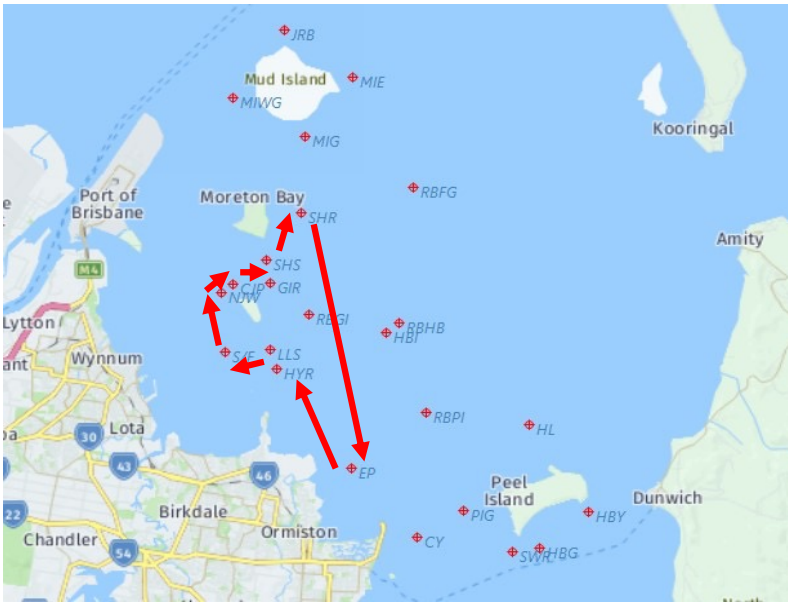

Course Length 17.0 NM

Course 5C

S/F	Start
LLS	Port
RBHB	Starboard
EP	Starboard
MIG	Port
SHS	Starboard
CIP	Port
NJW	Port
S/F	Finish

Course Length 18.0 NM

Course 6A

S/F	Start
NJW	Starboard
CJP	Starboard
SHS	Port
SHR	Starboard
RBHB	Starboard
SHR	Port
LLS	Starboard
S/F	Finish

**Course Length
15.5
NM**

Course 6B

S/F	Start
NJW	Starboard
CJP	Starboard
SHS	Port
MIE	Starboard
RBHB	Starboard
SHR	Port
LLS	Starboard
S/F	Finish

**Course Length
21.0
NM**

Course 6C

S/F	Start
NJW	Starboard
CJP	Starboard
SHS	Port
MIE	Starboard
RBHB	Starboard
MIG	Port
LLS	Starboard
S/F	Finish

**Course Length
25.0
NM**

Course 7A

S/F	Start
NJW	Starboard
CJP	Starboard
SHS	Port
SHR	Starboard
EP	Starboard
HYR	Port
S/F	Finish

**Course Length
14.5 NM**

Course 7B

S/F	Start
NJW	Starboard
CJP	Starboard
SHS	Port
SHR	Starboard
CY	Starboard
HYR	Port
S/F	Finish

**Course Length
19.0 NM**

Course 7C

S/F	Start
NJW	Starboard
CJP	Starboard
SHS	Port
SHR	Starboard
MIE	Starboard
CY	Starboard
HYR	Port
S/F	Finish

**Course Length
24.0 NM**

Course 8A

S/F	Start
LLS	Port
RBHB	Starboard
EP	Starboard
GIR	Port
CJP	Port
NJW	Port
S/F	Finish