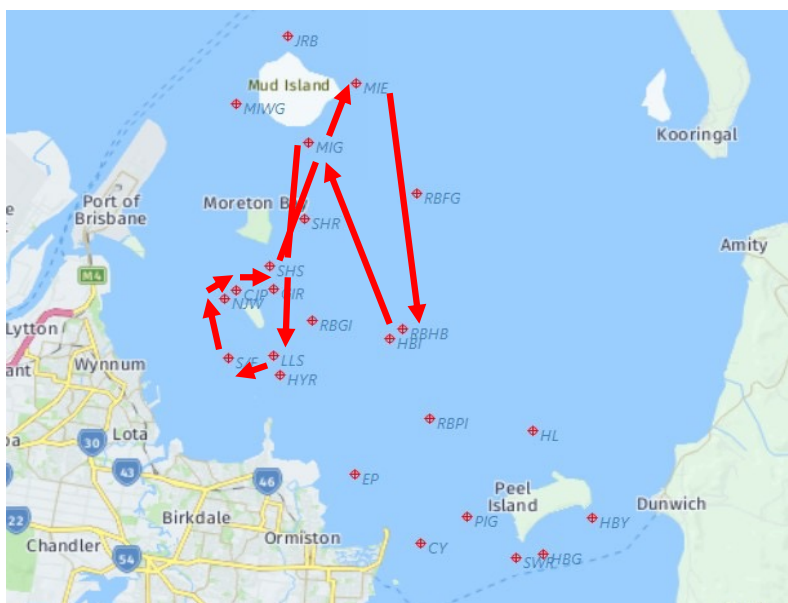

Course Length 18.0 NM

Course 5A

S/F	Start
LLS	Port
RBHB	Starboard
EP	Starboard
GIR	Port
CIP	Port
NJW	Port
S/F	Finish

Course Length 14.0 NM

Course 5B

S/F	Start
LLS	Port
RBHB	Starboard
EP	Starboard
SHR	Port
SHS	Starboard
CIP	Port
NJW	Port
S/F	Finish

Course Length 17.0 NM

Course 5C

S/F	Start
LLS	Port
RBHB	Starboard
EP	Starboard
MIG	Port
SHS	Starboard
CIP	Port
NJW	Port
S/F	Finish

Course Length 18.0 NM

Course 6A

S/F	Start
NJW	Starboard
CJP	Starboard
SHS	Port
SHR	Starboard
RBHB	Starboard
SHR	Port
LLS	Starboard
S/F	Finish

**Course Length
15.5
NM**

Course 6B

S/F	Start
NJW	Starboard
CJP	Starboard
SHS	Port
MIE	Starboard
RBHB	Starboard
SHR	Port
LLS	Starboard
S/F	Finish

**Course Length
21.0
NM**

Course 6C

S/F	Start
NJW	Starboard
CJP	Starboard
SHS	Port
MIE	Starboard
RBHB	Starboard
MIG	Port
LLS	Starboard
S/F	Finish

**Course Length
25.0
NM**

Course 7A

S/F	Start
NJW	Starboard
CJP	Starboard
SHS	Port
SHR	Starboard
EP	Starboard
HYR	Port
S/F	Finish

**Course Length
14.5 NM**

Course 7B

S/F	Start
NJW	Starboard
CJP	Starboard
SHS	Port
SHR	Starboard
CY	Starboard
HYR	Port
S/F	Finish