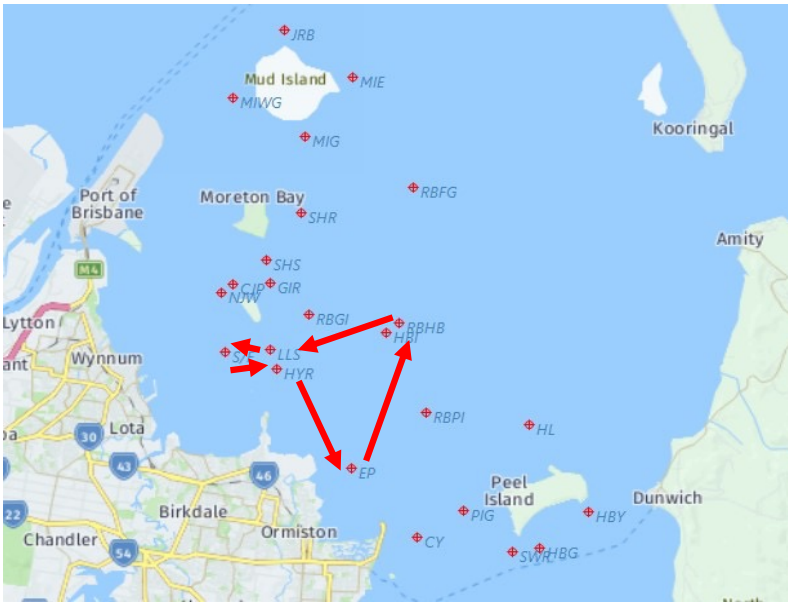

Manly Combined Clubs Passage Series Racing Course Book for Moreton Bay 2024 – V4

	Description	Approximate Position	
S/F	START/FINISH	Inside Waterloo Bay East of the Manly Boat Harbour Leads	
CJP	CRAWFORD JAMES PATTISON BEACON (North Cardinal)	27°24.9S	153°13.6E
CY	CLEVELAND YELLOW	27°30.9S	153°18.2E
EP	EMPIRE POINT BEACON	27°29.3S	153°16.6E
GIR	GREEN ISLAND RED NORTHEAST BEACON	27°24.9S	153°14.5E
HBG	HORSESHOE BAY GREEN Western End	27°31.2S	153°21.3E
HYR	HUYBERS BEACON	27°26.9S	153°14.7E
HBY	HORSESHOE BAY Eastern End	27°30.3S	153°22.5E
HL	HANLON LIGHT	27°28.2S	153°21.0E
JRB	JEAY'S REEF BUOY (North Cardinal Mud Island)	27°18.9S	153°14.9E
LLS	LOCKYER LIGHT	27°26.4S	153°14.5E
MIE	MUD ISLAND EAST	27°20.0S	153°16.7E
MIG	MUD ISLAND GREEN SOUTH	27°21.4S	153°15.4E
MIWG	MUD ISLAND WEST GREEN	27°20.5S	153°13.6E
NJW	NORMAN J WRIGHT BEACON (West Cardinal)	27°25.1S	153°13.3E
PIG	PEEL ISLAND GREEN - West	27°30.3S	153°19.4E
RBFG	RACING BUOY FISHERMANS GUTTER	27°22.6S	153°18.1E
RBGI	RACING BUOY GREEN ISLAND	27°25.6S	153°15.5E
RBHB	RACING BUOY HOPE BANKS	27°25.8S	153°17.8E
RBPI	RACING BUOY PEEL ISLAND	153°27.9E	153°18.4E
SHR	ST HELENA RED BUOY (East of St Helena Island)	27°23.2S	153°15.3E
SHS	ST HELENA SOUTH CARDINAL	27°24.3S	153°14.4E
SWR	SOUTH WEST ROCKS GREEN BEACON	27°31.2S	153°20.6E

Course 1A

S/F	Start
HYR	Starboard
EP	Port
RBHB	Port
LLS	Starboard
S/F	Finish

**Course Length
13.4 NM**

Course 1B

S/F	Start
HYR	Starboard
EP	Port
RBHB	Port
SHR	Port
RBGI	Starboard
LLS	Starboard
S/F	Finish

**Course Length
17.6 NM**

Course 1C

S/F	Start
HYR	Starboard
EP	Port
RBHB	Port
EP	Port
RBHB	Port
LLS	Starboard
S/F	Finish

**Course Length
21.8 NM**

Course 2A

S/F	Start
LLS	Port
RBHB	Starboard
EP	Starboard
GIR	Port
CJP	Port
NJW	Port
S/F	Finish