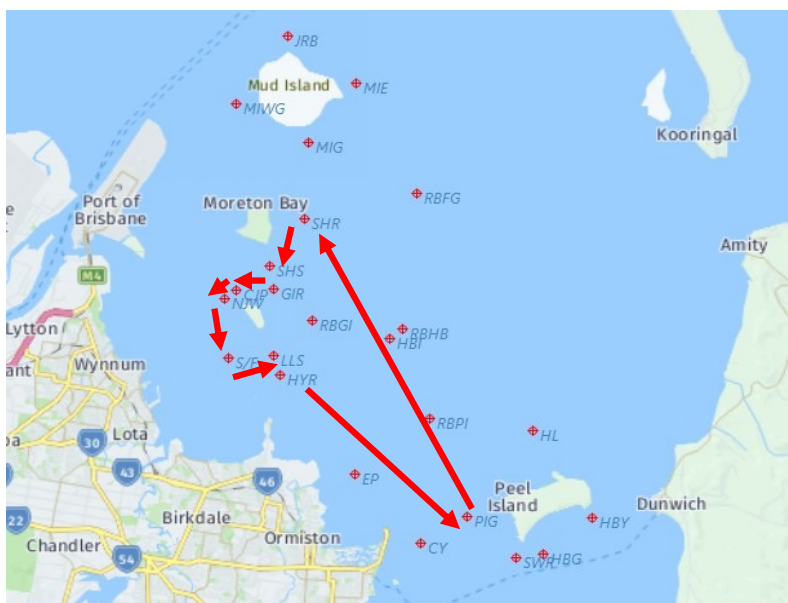

**Course Length
21.0 NM**

Course 3A

S/F	Start
NJW	Starboard
CJP	Starboard
GIR	Starboard
EP	Starboard
HYR	Port
S/F	Finish

Course Length 11.5 NM

Course 3B

S/F	Start
NJW	Starboard
CJP	Starboard
SHS	Port
SHR	Port
MIG	Starboard
EP	Starboard
HYR	Port
S/F	Finish

Course Length 17.8 NM

Course 3C

S/F	Start
NJW	Starboard
CJP	Starboard
SHS	Port
SHR	Port
MIE	Starboard
EP	Starboard
HYR	Port
S/F	Finish

Course Length 21.0 NM

Course 4A

S/F	Start
HYR	Starboard
EP	Port
GIR	Port
CJP	Port
NJW	Port
S/F	Finish

Course Length 11.5 NM

Course 4B

S/F	Start
HYR	Starboard
PIG	Port
GIR	Port
CJP	Port
NJW	Port
S/F	Finish

Course Length 16.0 NM

Course 4C

S/F	Start
HYR	Starboard
PIG	Port
SHR	Port
SHS	Starboard
CJP	Port
NJW	Port
S/F	Finish

Course Length 18.0 NM

Course 5A

S/F	Start
LLS	Port
RBHB	Starboard
EP	Starboard
GIR	Port
CIP	Port
NJW	Port
S/F	Finish

Course Length 14.0 NM

Course 5B

S/F	Start
LLS	Port
RBHB	Starboard
EP	Starboard
SHR	Port
SHS	Starboard
CIP	Port
NJW	Port
S/F	Finish