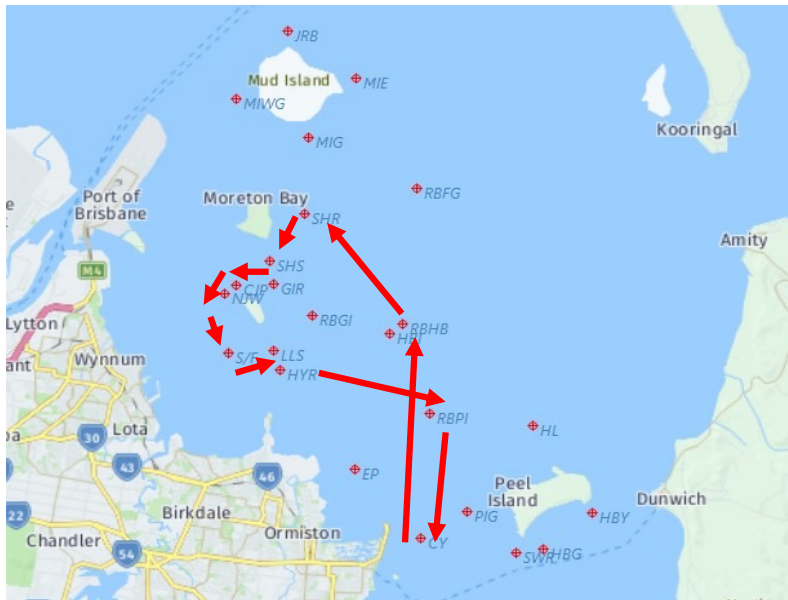

Course Length 19.0 NM

Course 13C

SF	START
NJW	STARBOARD
CJP	STARBOARD
SHS	PORT
RBFG	PORT
MIG	PORT
RBPI	STARBOARD
GIR	PORT
CJP	PORT
NJW	PORT
SF	FINISH

Course Length 23.0 NM

Course 14A

SF	START
HYR	STARBOARD
RBPI	PORT
SHR	PORT
SHS	STARBOARD
CJP	PORT
NJW	PORT
SF	FINISH

**Course Length
14.5 NM**

Course 14B

SF	START
HYR	STARBOARD
RBPI	PORT
MIG	STARBOARD
RBHB	STARBOARD
GIR	PORT
CJP	PORT
NJW	PORT
SF	FINISH

**Course Length
22.5 NM**

Course 14C

SF	START
HYR	STARBOARD
RBPI	PORT
MIG	STARBOARD
RBPI	STARBOARD
GIR	PORT
CJP	PORT
NJW	PORT
SF	FINISH

**Course Length
26.5 NM**

Course 15A

SF	START
HYR	STARBOARD
RBPI	STARBOARD
EP	STARBOARD
RBHB	PORT
GIR	PORT
CJP	PORT
NJW	PORT
SF	FINISH

Course Length 16.0 NM

Course 15B

SF	START
HYR	STARBOARD
RBPI	STARBOARD
CY	STARBOARD
RBHB	PORT
SHR	PORT
SHS	STARBOARD
CJP	PORT
NJW	PORT
SF	FINISH

Course Length 20.0 NM

Course 15C

SF	START
HYR	STARBOARD
RBPI	STARBOARD
CY	STARBOARD
RBHB	PORT
MIG	PORT
RBGI	STARBOARD
GIR	PORT
CJP	PORT
NJW	PORT
SF	FINISH

Course Length 25.5 NM

Course 16A

SF	START
HYR	STARBOARD
EP	PORT
RBHB	PORT
RBGI	PORT
LLS	STARBOARD
SF	FINISH