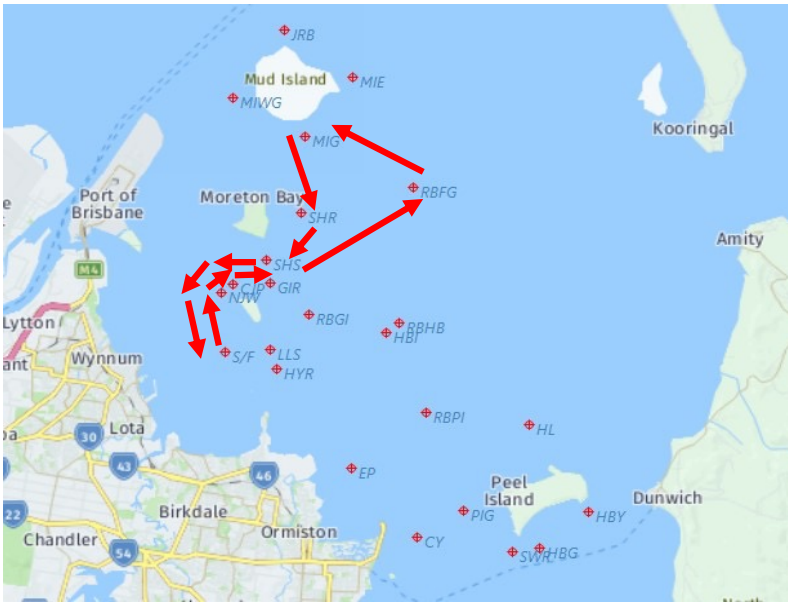

**Course Length
25.0 NM**

Course 11A

S/F	Start
LLS	Port
RBHB	Starboard
PIG	Starboard
HYR	Port
S/F	Finish

**Course Length
14.7 NM**

Course 11B

S/F	Start
HYR	Starboard
HL	Starboard
HBY	Port
HBG	Starboard
SWR	Starboard
HYR	Port
S/F	Finish

**Course Length
20.5 NM**

Course 11C

S/F	Start
HYR	Starboard
HL	Starboard
HBY	Port
HBG	Starboard
SWR	Starboard
PIG	Starboard
RBHB	Port
LLS	Starboard
S/F	Finish

**Course Length
23.0 NM**

Course 12A

S/F	Start
LLS	Starboard
RBGI	Port
GIR	Port
CJP	Port
NJW	Port
LLS	Port
RBGI	Port
GIR	Port
CJP	Port
NJW	Port
S/F	Finish

**Course Length
11.0 NM**

Course 12B

S/F	Start
LLS	Port
RBHB	Port
GIR	Port
CJP	Port
NJW	Port
LLS	Port
RBGI	Port
GIR	Port
CJP	Port
NJW	Port
S/F	Finish

**Course Length
14.5 NM**

Course 12C

S/F	Start
LLS	Port
RBHB	Port
GIR	Port
CJP	Port
NJW	Port
LLS	Port
RBHB	Port
GIR	Port
CJP	Port
NJW	Port
S/F	Finish

**Course Length
18.0 NM**

Course 13A

SF	START
NJW	STARBOARD
CJP	STARBOARD
SHS	PORT
RBFG	PORT
MIG	PORT
SHR	STARBOARD
SHS	STARBOARD
CJP	PORT
NJW	PORT
SF	FINISH

Course Length 14.0 NM

Course 13B

SF	START
NJW	STARBOARD
CJP	STARBOARD
SHS	PORT
RBFG	PORT
MIG	PORT
RBHB	STARBOARD
GIR	PORT
CJP	PORT
NJW	PORT
SF	FINISH