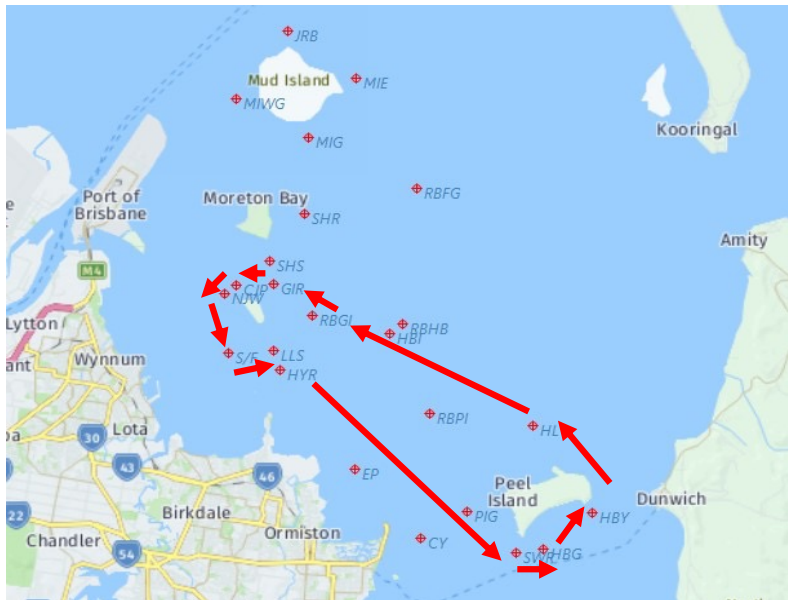

**Course Length
24.0 NM**

Course 9A

S/F	Start
LLS	Port
MIE	Port
SHR	Starboard
SHS	Starboard
CJP	Port
NJW	Port
S/F	Finish

Course Length 15.2 NM

Course 9B

S/F	Start
LLS	Port
MIE	Port
JRB	Port
MIWG	Port
SHR	Starboard
SHS	Starboard
CJP	Port
NJW	Port
S/F	Finish

Course Length 18.5 NM

Course 9C

S/F	Start
LLS	Port
MIE	Port
JRB	Port
MIWG	Port
RBHB	Starboard
GIR	Port
CJP	Port
NJW	Port
S/F	Finish

Course Length 24.0 NM

Course 10A

S/F	Start
HYR	Starboard
PIG	Port
RBGI	Port
GIR	Port
CJP	Port
NJW	Port
S/F	Finish

**Course Length
16.0 NM**

Course 10B

S/F	Start
HYR	Starboard
SWR	Port
HBG	Port
HBY	Starboard
HL	Port
RBGI	Port
GIR	Port
CJP	Port
NJW	Port
S/F	Finish

**Course Length
22.5 NM**

Course 10C

S/F	Start
HYR	Starboard
CY	Port
SWR	Port
HBG	Port
HBY	Starboard
HL	Port
RBHB	Starboard
SHR	Port
SHS	Starboard
CJP	Port
NJW	Port
S/F	Finish

**Course Length
25.0 NM**

Course 11A

S/F	Start
LLS	Port
RBHB	Starboard
PIG	Starboard
HYR	Port
S/F	Finish

**Course Length
14.7 NM**

Course 11B

S/F	Start
HYR	Starboard
HL	Starboard
HBY	Port
HBG	Starboard
SWR	Starboard
HYR	Port
S/F	Finish