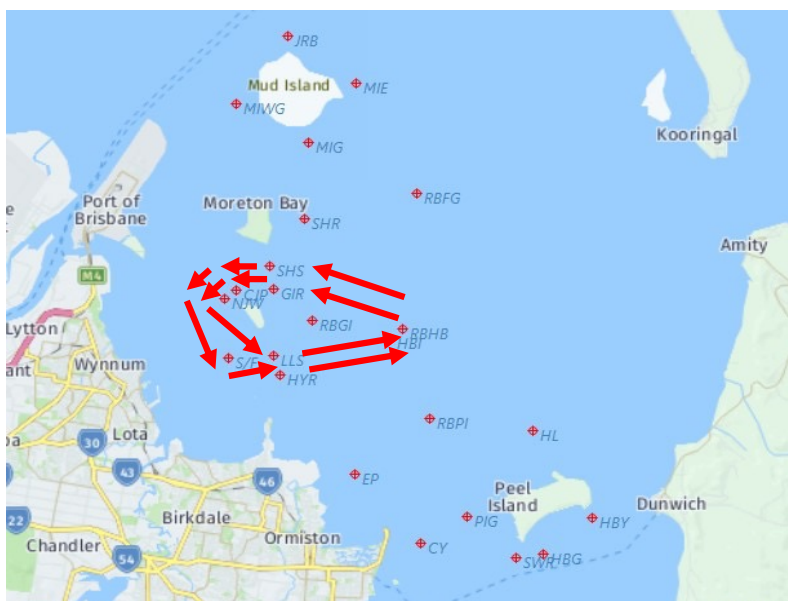

**Course Length
16.0 NM**

Course 10B

S/F	Start
HYR	Starboard
SWR	Port
HBG	Port
HBY	Starboard
HL	Port
RBGI	Port
GIR	Port
CJP	Port
NJW	Port
S/F	Finish

**Course Length
22.5 NM**

Course 10C

S/F	Start
HYR	Starboard
CY	Port
SWR	Port
HBG	Port
HBY	Starboard
HL	Port
RBHB	Starboard
SHR	Port
SHS	Starboard
CJP	Port
NJW	Port
S/F	Finish

**Course Length
25.0 NM**

Course 11A

S/F	Start
LLS	Port
RBHB	Starboard
PIG	Starboard
HYR	Port
S/F	Finish

**Course Length
14.7 NM**

Course 11B

S/F	Start
HYR	Starboard
HL	Starboard
HBY	Port
HBG	Starboard
SWR	Starboard
HYR	Port
S/F	Finish

**Course Length
20.5 NM**

Course 11C

S/F	Start
HYR	Starboard
HL	Starboard
HBY	Port
HBG	Starboard
SWR	Starboard
PIG	Starboard
RBHB	Port
LLS	Starboard
S/F	Finish

**Course Length
23.0 NM**

Course 12A

S/F	Start
LLS	Starboard
RBGI	Port
GIR	Port
CJP	Port
NJW	Port
LLS	Port
RBGI	Port
GIR	Port
CJP	Port
NJW	Port
S/F	Finish

**Course Length
11.0 NM**

Course 12B

S/F	Start
LLS	Port
RBHB	Port
GIR	Port
CJP	Port
NJW	Port
LLS	Port
RBGI	Port
GIR	Port
CJP	Port
NJW	Port
S/F	Finish

**Course Length
14.5 NM**

Course 12C

S/F	Start
LLS	Port
RBHB	Port
GIR	Port
CJP	Port
NJW	Port
LLS	Port
RBHB	Port
GIR	Port
CJP	Port
NJW	Port
S/F	Finish