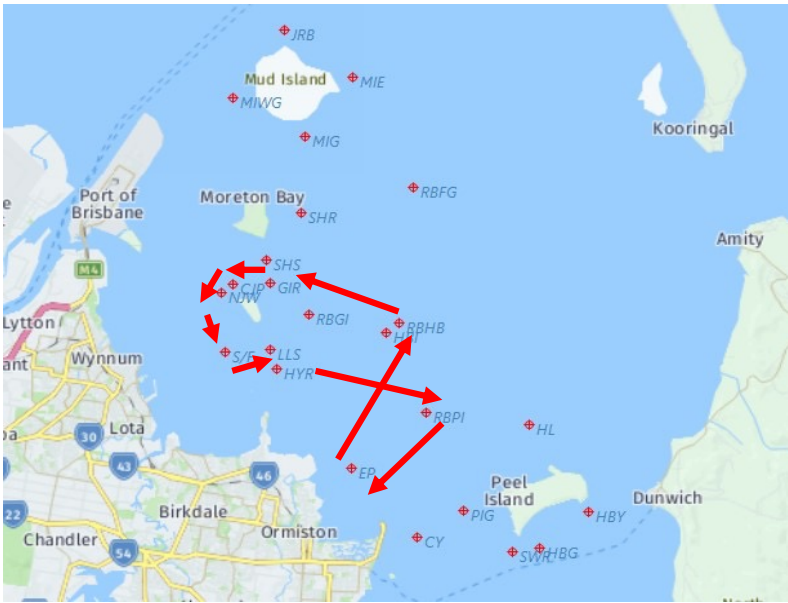

Course Length 19.0 NM

Course 13C

SF	START
NJW	STARBOARD
CJP	STARBOARD
SHS	PORT
RBFG	PORT
MIG	PORT
RBPI	STARBOARD
GIR	PORT
CJP	PORT
NJW	PORT
SF	FINISH

Course Length 23.0 NM

Course 14A

SF	START
HYR	STARBOARD
RBPI	PORT
SHR	PORT
SHS	STARBOARD
CJP	PORT
NJW	PORT
SF	FINISH

**Course Length
14.5 NM**

Course 14B

SF	START
HYR	STARBOARD
RBPI	PORT
MIG	STARBOARD
RBHB	STARBOARD
GIR	PORT
CJP	PORT
NJW	PORT
SF	FINISH

**Course Length
22.5 NM**

Course 14C

SF	START
HYR	STARBOARD
RBPI	PORT
MIG	STARBOARD
RBPI	STARBOARD
GIR	PORT
CJP	PORT
NJW	PORT
SF	FINISH

**Course Length
26.5 NM**

Course 15A

SF	START
HYR	STARBOARD
RBPI	STARBOARD
EP	STARBOARD
RBHB	PORT
GIR	PORT
CJP	PORT
NJW	PORT
SF	FINISH

Course Length 16.0 NM

Course 15B

SF	START
HYR	STARBOARD
RBPI	STARBOARD
CY	STARBOARD
RBHB	PORT
SHR	PORT
SHS	STARBOARD
CJP	PORT
NJW	PORT
SF	FINISH

Course Length 20.0 NM

Course 15C

SF	START
HYR	STARBOARD
RBPI	STARBOARD
CY	STARBOARD
RBHB	PORT
MIG	PORT
RBGI	STARBOARD
GIR	PORT
CJP	PORT
NJW	PORT
SF	FINISH

Course Length 25.5 NM

Course 16A

SF	START
HYR	STARBOARD
EP	PORT
RBHB	PORT
RBGI	PORT
LLS	STARBOARD
SF	FINISH