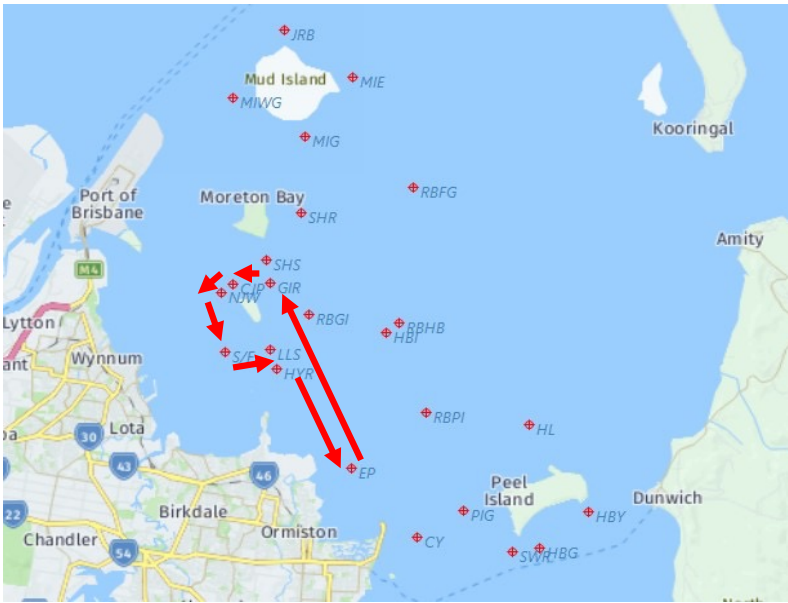

**Course Length
14.3 NM**

Course 2B

S/F	Start
LLS	Port
RBHB	Starboard
EP	Starboard
SHR	Port
SHS	Starboard
CJP	Port
NJW	Port
S/F	Finish

**Course Length
17.0 NM**

Course 2C

S/F	Start
LLS	Port
RBHB	Starboard
CY	Starboard
SHR	Port
SHS	Starboard
CJP	Port
NJW	Port
S/F	Finish

**Course Length
21.0 NM**

Course 3A

S/F	Start
NJW	Starboard
CJP	Starboard
GIR	Starboard
EP	Starboard
HYR	Port
S/F	Finish

Course Length 11.5 NM

Course 3B

S/F	Start
NJW	Starboard
CJP	Starboard
SHS	Port
SHR	Port
MIG	Starboard
EP	Starboard
HYR	Port
S/F	Finish

Course Length 17.8 NM

Course 3C

S/F	Start
NJW	Starboard
CJP	Starboard
SHS	Port
SHR	Port
MIE	Starboard
EP	Starboard
HYR	Port
S/F	Finish

Course Length 21.0 NM

Course 4A

S/F	Start
HYR	Starboard
EP	Port
GIR	Port
CJP	Port
NJW	Port
S/F	Finish

Course Length 11.5 NM

Course 4B

S/F	Start
HYR	Starboard
PIG	Port
GIR	Port
CJP	Port
NJW	Port
S/F	Finish

Course Length 16.0 NM

Course 4C

S/F	Start
HYR	Starboard
PIG	Port
SHR	Port
SHS	Starboard
CJP	Port
NJW	Port
S/F	Finish