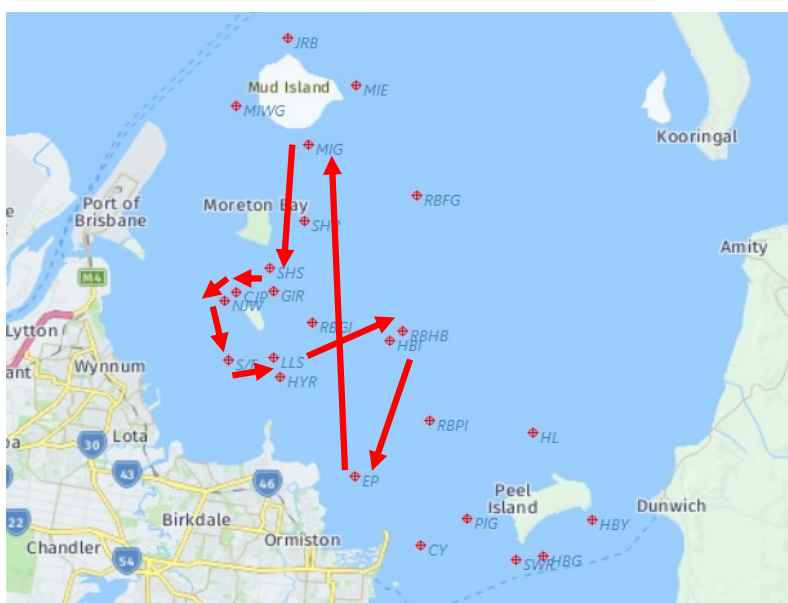

Course Length 11.5 NM

Course 4B

S/F	Start
HYR	Starboard
PIG	Port
GIR	Port
CJP	Port
NJW	Port
S/F	Finish

Course Length 16.0 NM

Course 4C

S/F	Start
HYR	Starboard
PIG	Port
SHR	Port
SHS	Starboard
CJP	Port
NJW	Port
S/F	Finish

Course Length 18.0 NM

Course 5A

S/F	Start
LLS	Port
RBHB	Starboard
EP	Starboard
GIR	Port
CIP	Port
NJW	Port
S/F	Finish

Course Length 14.0 NM

Course 5B

S/F	Start
LLS	Port
RBHB	Starboard
EP	Starboard
SHR	Port
SHS	Starboard
CIP	Port
NJW	Port
S/F	Finish

Course Length 17.0 NM

Course 5C

S/F	Start
LLS	Port
RBHB	Starboard
EP	Starboard
MIG	Port
SHS	Starboard
CIP	Port
NJW	Port
S/F	Finish

Course Length 18.0 NM

Course 6A

S/F	Start
NJW	Starboard
CJP	Starboard
SHS	Port
SHR	Starboard
RBHB	Starboard
SHR	Port
LLS	Starboard
S/F	Finish

**Course Length
15.5
NM**

Course 6B

S/F	Start
NJW	Starboard
CJP	Starboard
SHS	Port
MIE	Starboard
RBHB	Starboard
SHR	Port
LLS	Starboard
S/F	Finish

**Course Length
21.0
NM**

Course 6C

S/F	Start
NJW	Starboard
CJP	Starboard
SHS	Port
MIE	Starboard
RBHB	Starboard
MIG	Port
LLS	Starboard
S/F	Finish