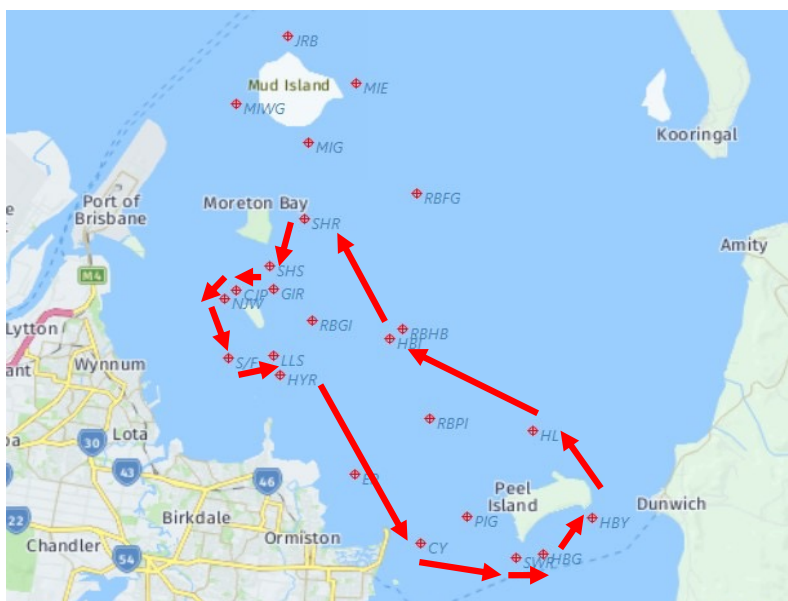

**Course Length
24.0 NM**

Course 9A

S/F	Start
LLS	Port
MIE	Port
SHR	Starboard
SHS	Starboard
CJP	Port
NJW	Port
S/F	Finish

Course Length 15.2 NM

Course 9B

S/F	Start
LLS	Port
MIE	Port
JRB	Port
MIWG	Port
SHR	Starboard
SHS	Starboard
CJP	Port
NJW	Port
S/F	Finish

Course Length 18.5 NM

Course 9C

S/F	Start
LLS	Port
MIE	Port
JRB	Port
MIWG	Port
RBHB	Starboard
GIR	Port
CJP	Port
NJW	Port
S/F	Finish

Course Length 24.0 NM

Course 10A

S/F	Start
HYR	Starboard
PIG	Port
RBGI	Port
GIR	Port
CJP	Port
NJW	Port
S/F	Finish

**Course Length
16.0 NM**

Course 10B

S/F	Start
HYR	Starboard
SWR	Port
HBG	Port
HBY	Starboard
HL	Port
RBGI	Port
GIR	Port
CJP	Port
NJW	Port
S/F	Finish

**Course Length
22.5 NM**

Course 10C

S/F	Start
HYR	Starboard
CY	Port
SWR	Port
HBG	Port
HBY	Starboard
HL	Port
RBHB	Starboard
SHR	Port
SHS	Starboard
CJP	Port
NJW	Port
S/F	Finish

**Course Length
25.0 NM**

Course 11A

S/F	Start
LLS	Port
RBHB	Starboard
PIG	Starboard
HYR	Port
S/F	Finish

**Course Length
14.7 NM**

Course 11B

S/F	Start
HYR	Starboard
HL	Starboard
HBY	Port
HBG	Starboard
SWR	Starboard
HYR	Port
S/F	Finish