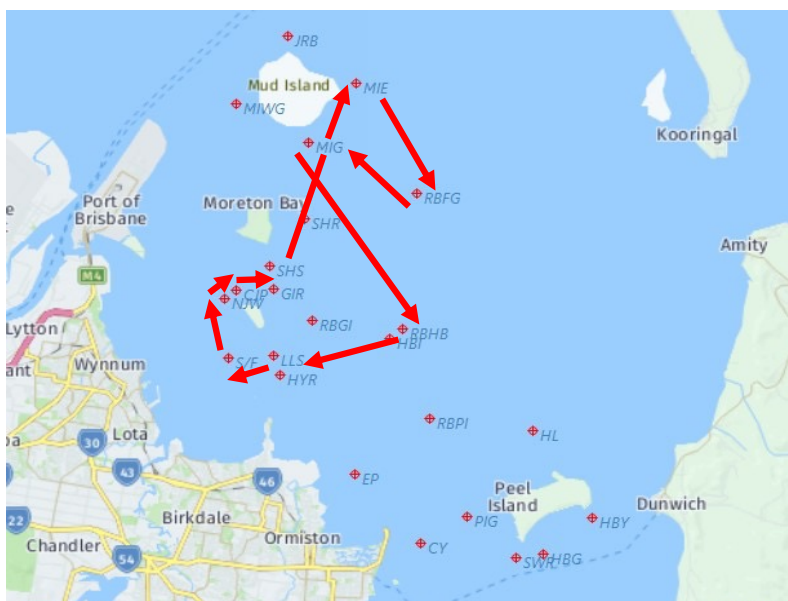

Course Length 20.0 NM

Course 15C

SF	START
HYR	STARBOARD
RBPI	STARBOARD
CY	STARBOARD
RBHB	PORT
MIG	PORT
RBGI	STARBOARD
GIR	PORT
CJP	PORT
NJW	PORT
SF	FINISH

Course Length 25.5 NM

Course 16A

SF	START
HYR	STARBOARD
EP	PORT
RBHB	PORT
RBGI	PORT
LLS	STARBOARD
SF	FINISH

**Course Length
13.0 NM**

Course 16B

SF	START
HYR	STARBOARD
EP	PORT
RBHB	PORT
RBGI	PORT
RBPI	STARBOARD
LLS	STARBOARD
SF	FINISH

**Course Length
19.0 NM**

Course 16C

SF	START
HYR	STARBOARD
CY	PORT
RBHB	PORT
RBGI	PORT
RBPI	STARBOARD
LLS	STARBOARD
SF	FINISH

**Course Length
25.5 NM**

Course 17A

SF	START
NJW	STARBOARD
CJP	STARBOARD
SHS	PORT
SHR	STARBOARD
RBHB	STARBOARD
RBGI	PORT
LLS	STARBOARD
SF	FINISH

**Course Length
14.5 NM**

Course 17B

SF	START
NJW	STARBOARD
CJP	STARBOARD
SHS	PORT
MIE	STARBOARD
RBFG	STARBOARD
MIG	PORT
RBGI	STARBOARD
LLS	STARBOARD
SF	FINISH

**Course Length
19.5 NM**

Course 17C

SF	START
NJW	STARBOARD
CJP	STARBOARD
SHS	PORT
MIE	STARBOARD
RBFG	STARBOARD
MIG	PORT
RBHB	STARBOARD
LLS	STARBOARD
SF	FINISH

**Course Length
22.0
NM**

Course 18A

SF	START
NJW	STARBOARD
CJP	STARBOARD
RBFG	PORT
SHR	STARBOARD
MIG	STARBOARD
LLS	STARBOARD
SF	FINISH