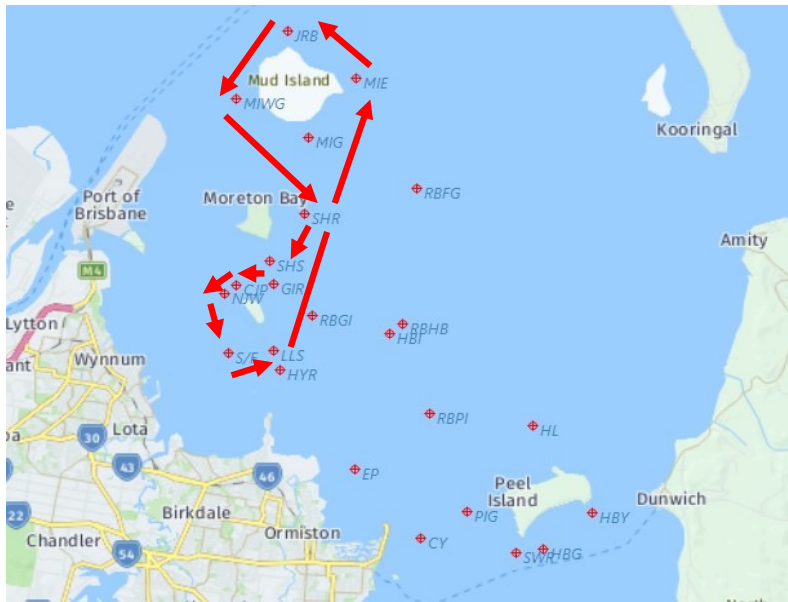

**Course Length
19.0 NM**

Course 7C

S/F	Start
NJW	Starboard
CJP	Starboard
SHS	Port
SHR	Starboard
MIE	Starboard
CY	Starboard
HYR	Port
S/F	Finish

**Course Length
24.0 NM**

Course 8A

S/F	Start
LLS	Port
RBHB	Starboard
EP	Starboard
GIR	Port
CJP	Port
NJW	Port
S/F	Finish

**Course Length
14.5 NM**

Course 8B

S/F	Start
LLS	Port
RBHB	Starboard
EP	Starboard
SHR	Port
SHS	Starboard
CJP	Port
NJW	Port
S/F	Finish

**Course Length
17.0 NM**

Course 8C

S/F	Start
LLS	Port
RBHB	Starboard
CY	Starboard
MIG	Port
SHS	Starboard
CJP	Port
NJW	Port
S/F	Finish

**Course Length
24.0 NM**

Course 9A

S/F	Start
LLS	Port
MIE	Port
SHR	Starboard
SHS	Starboard
CJP	Port
NJW	Port
S/F	Finish

Course Length 15.2 NM

Course 9B

S/F	Start
LLS	Port
MIE	Port
JRB	Port
MIWG	Port
SHR	Starboard
SHS	Starboard
CJP	Port
NJW	Port
S/F	Finish

Course Length 18.5 NM

Course 9C

S/F	Start
LLS	Port
MIE	Port
JRB	Port
MIWG	Port
RBHB	Starboard
GIR	Port
CJP	Port
NJW	Port
S/F	Finish

Course Length 24.0 NM

Course 10A

S/F	Start
HYR	Starboard
PIG	Port
RBGI	Port
GIR	Port
CJP	Port
NJW	Port
S/F	Finish