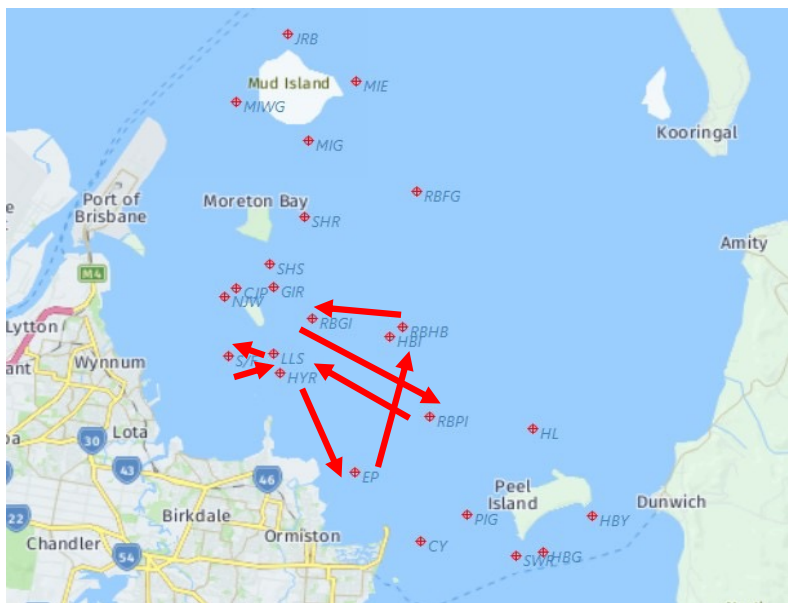

**Course Length
14.5 NM**

Course 14B

SF	START
HYR	STARBOARD
RBPI	PORT
MIG	STARBOARD
RBHB	STARBOARD
GIR	PORT
CJP	PORT
NJW	PORT
SF	FINISH

**Course Length
22.5 NM**

Course 14C

SF	START
HYR	STARBOARD
RBPI	PORT
MIG	STARBOARD
RBPI	STARBOARD
GIR	PORT
CJP	PORT
NJW	PORT
SF	FINISH

**Course Length
26.5 NM**

Course 15A

SF	START
HYR	STARBOARD
RBPI	STARBOARD
EP	STARBOARD
RBHB	PORT
GIR	PORT
CJP	PORT
NJW	PORT
SF	FINISH

Course Length 16.0 NM

Course 15B

SF	START
HYR	STARBOARD
RBPI	STARBOARD
CY	STARBOARD
RBHB	PORT
SHR	PORT
SHS	STARBOARD
CJP	PORT
NJW	PORT
SF	FINISH

Course Length 20.0 NM

Course 15C

SF	START
HYR	STARBOARD
RBPI	STARBOARD
CY	STARBOARD
RBHB	PORT
MIG	PORT
RBGI	STARBOARD
GIR	PORT
CJP	PORT
NJW	PORT
SF	FINISH

Course Length 25.5 NM

Course 16A

SF	START
HYR	STARBOARD
EP	PORT
RBHB	PORT
RBGI	PORT
LLS	STARBOARD
SF	FINISH

**Course Length
13.0 NM**

Course 16B

SF	START
HYR	STARBOARD
EP	PORT
RBHB	PORT
RBGI	PORT
RBPI	STARBOARD
LLS	STARBOARD
SF	FINISH

**Course Length
19.0 NM**

Course 16C

SF	START
HYR	STARBOARD
CY	PORT
RBHB	PORT
RBGI	PORT
RBPI	STARBOARD
LLS	STARBOARD
SF	FINISH