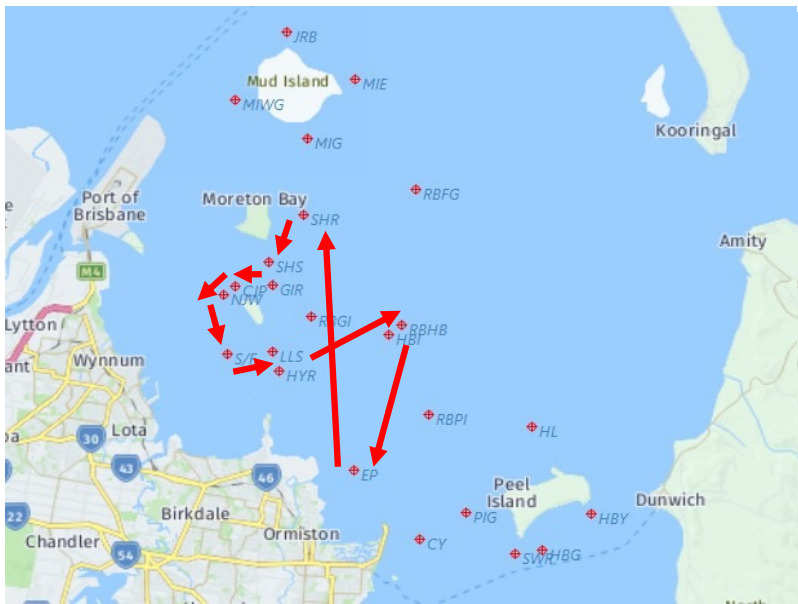

**Course Length
25.0
NM**

Course 7A

S/F	Start
NJW	Starboard
CJP	Starboard
SHS	Port
SHR	Starboard
EP	Starboard
HYR	Port
S/F	Finish

**Course Length
14.5 NM**

Course 7B

S/F	Start
NJW	Starboard
CJP	Starboard
SHS	Port
SHR	Starboard
CY	Starboard
HYR	Port
S/F	Finish

**Course Length
19.0 NM**

Course 7C

S/F	Start
NJW	Starboard
CJP	Starboard
SHS	Port
SHR	Starboard
MIE	Starboard
CY	Starboard
HYR	Port
S/F	Finish

**Course Length
24.0 NM**

Course 8A

S/F	Start
LLS	Port
RBHB	Starboard
EP	Starboard
GIR	Port
CJP	Port
NJW	Port
S/F	Finish

**Course Length
14.5 NM**

Course 8B

S/F	Start
LLS	Port
RBHB	Starboard
EP	Starboard
SHR	Port
SHS	Starboard
CJP	Port
NJW	Port
S/F	Finish

**Course Length
17.0 NM**

Course 8C

S/F	Start
LLS	Port
RBHB	Starboard
CY	Starboard
MIG	Port
SHS	Starboard
CJP	Port
NJW	Port
S/F	Finish

**Course Length
24.0 NM**

Course 9A

S/F	Start
LLS	Port
MIE	Port
SHR	Starboard
SHS	Starboard
CJP	Port
NJW	Port
S/F	Finish

Course Length 15.2 NM

Course 9B

S/F	Start
LLS	Port
MIE	Port
JRB	Port
MIWG	Port
SHR	Starboard
SHS	Starboard
CJP	Port
NJW	Port
S/F	Finish